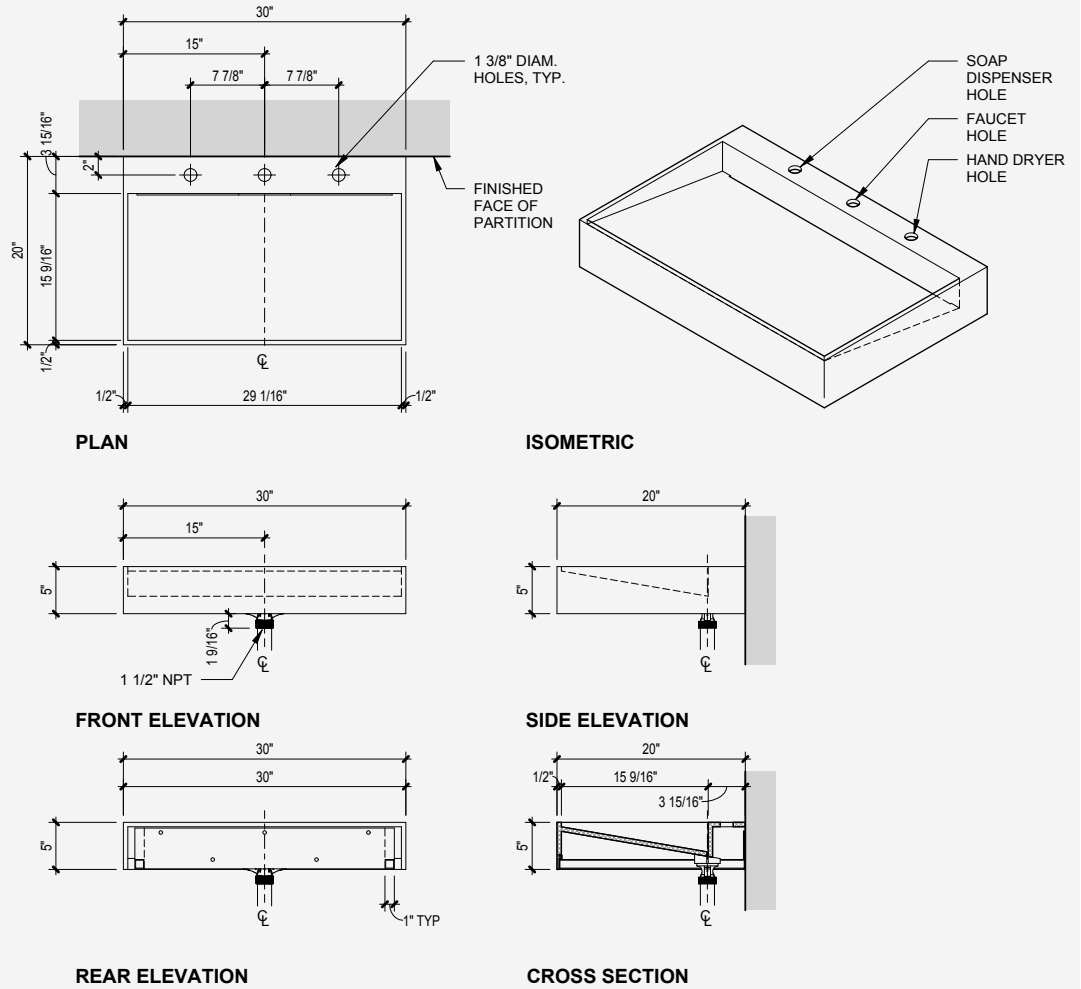

Included

The Nano Sink
TSL.NANO

+ Technical Drawing

Warranty & Replacement Parts

TSL backs every sink with a lifetime guarantee against material defect.

For warranty terms and conditions please visit www.thesplashlab.com/usa/warranty

For replacement parts, please contact The Splash Lab at info.usa@thesplashlab.com for further information.