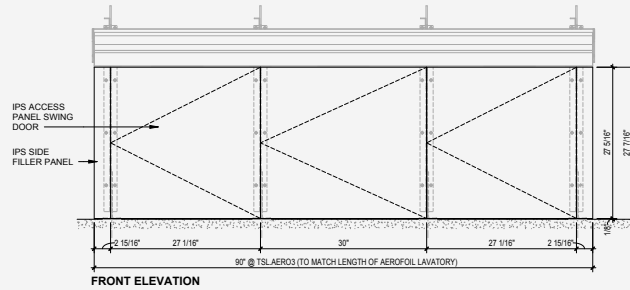

Included

Integrated Plumbing System /
TSL.AERO.IPS

+ Technical Drawing

SECTION

Warranty & Replacement Parts

TSL backs every accessory with a lifetime guarantee against material defect.

For warranty terms and conditions please visit www.thesplashlab.com/usa/warranty

For replacement parts, please contact The Splash Lab at info.usa@thesplashlab.com for further information.

Related Products