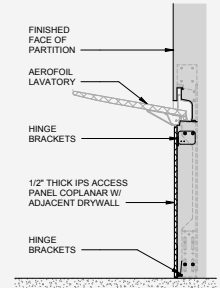

Included

Integrated Plumbing System /
TSL.AERO.IPS

+ Technical Drawing

SECTION

Warranty & Replacement Parts

TSL backs every accessory with a lifetime guarantee against material defect.

For warranty terms and conditions please visit www.thesplashlab.com/usa/warranty

For replacement parts, please contact The Splash Lab at info.usa@thesplashlab.com for further information.

Related Products