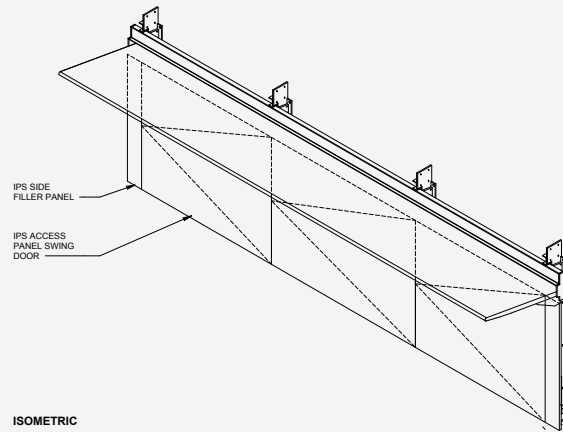

Warranty & Replacement Parts

TSL backs every accessory with a lifetime guarantee against material defect.

For warranty terms and conditions please visit www.thesplashlab.com/usa/warranty

For replacement parts, please contact The Splash Lab at info.usa@thesplashlab.com for further information.