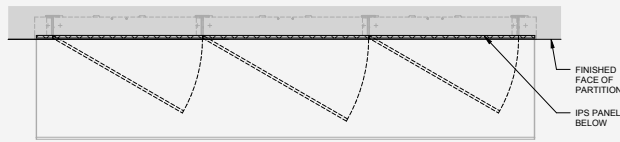

Included

Integrated Plumbing System /
TSL.AERO.IPS

+ Technical Drawing

PLAN