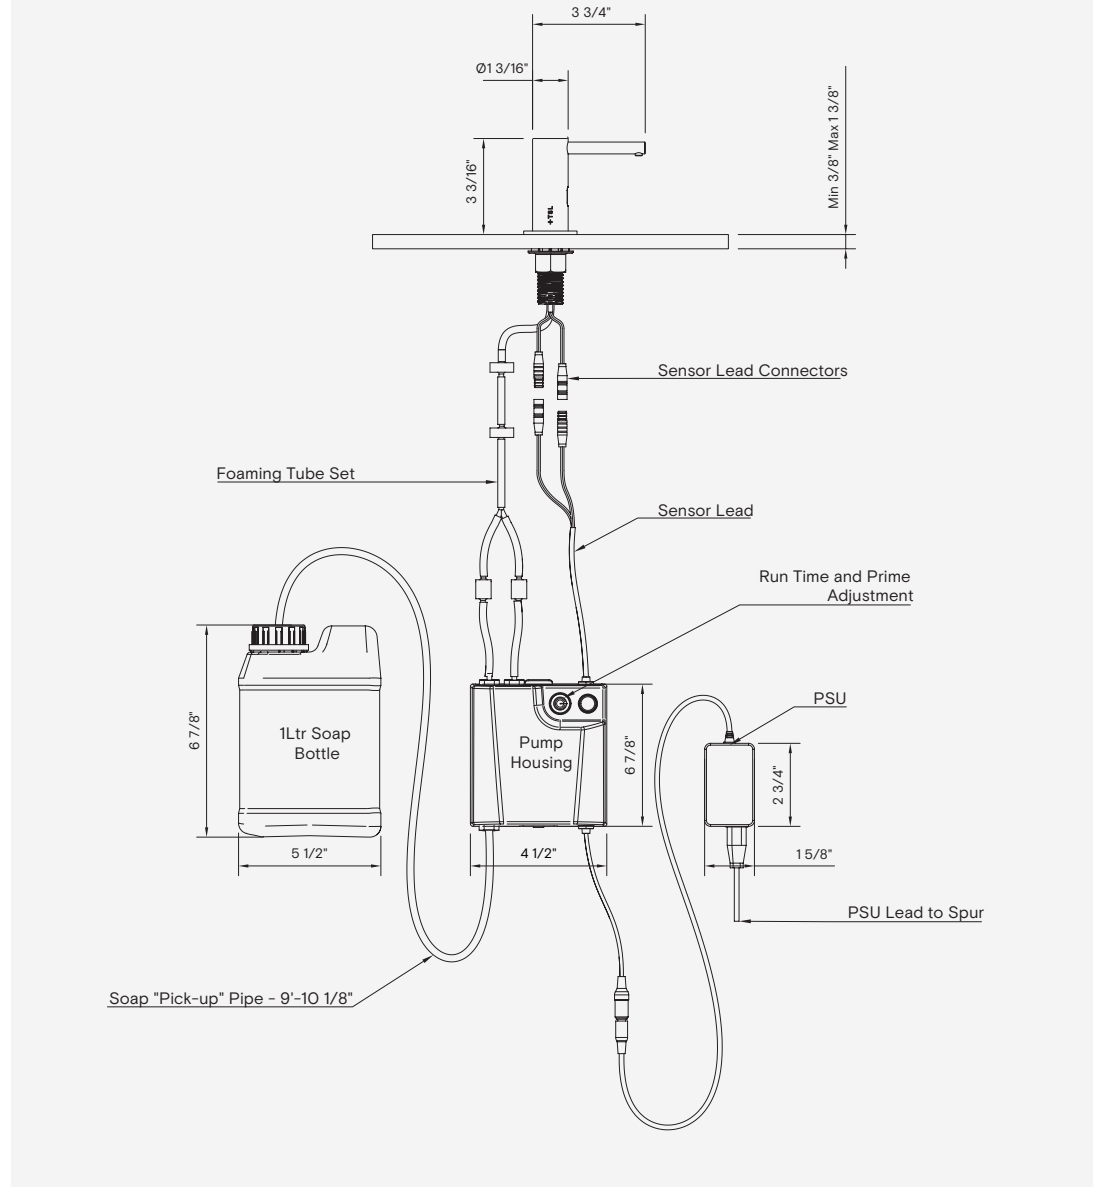

Key Components

Sensor
L260013

Y-Shaped Tubing
L270053

Foam Pump
TSL.AUTOSOAPFOAMER

Soap Container
LSTB

Jerry Can
LB1L

Warranty

1 year parts and labor

+ Technical drawing

Spare parts

For warranty terms and conditions please visit www.thesplashlab.com

If additional spare parts are required and are not listed above, please contact us at info.usa@thesplashlab.com