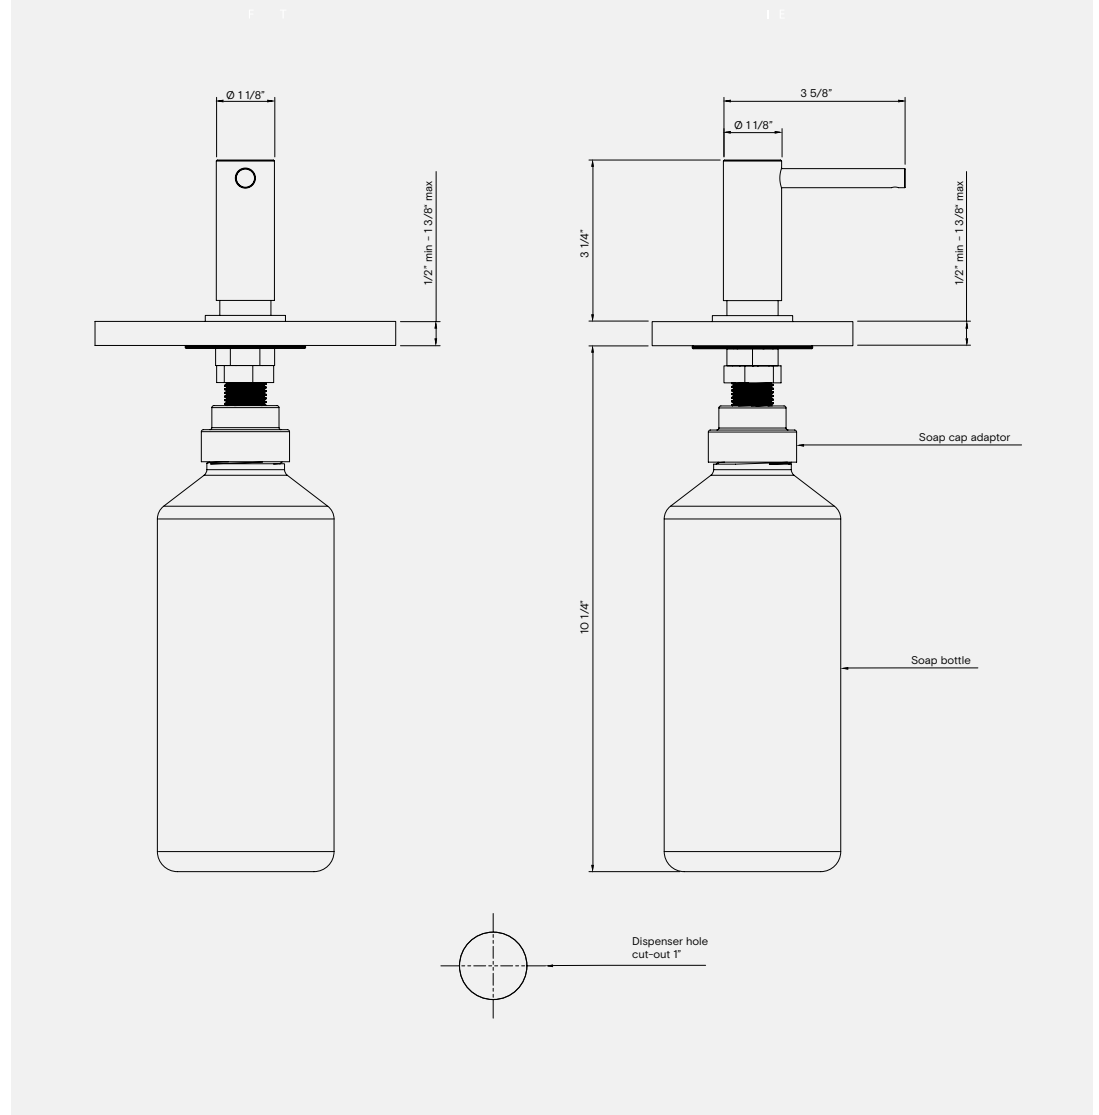

Manual Deck-Mounted Soap Dispenser

TSL.410

The TSL.410 is a stainless steel deck mounted soap dispenser, available in a variety of colored finishes, with a sleek minimalist design.

Finish	Codes
● Satin	TSL.410.CS
● Black	TSL.410.BK
● Brass	TSL.410.BR
● Copper	TSL.410.CP
● Bronze	TSL.410.BZ

+ Satin

+ Black

+ Brass

+ Copper

+ Bronze

Technical Data

Weight	1.5 lbs
Material	AISI 304 Stainless Steel
Pump type	Manual piston-type
Dispensing volume	0.03 fl.oz
Finish	Brushed
Standard discharge	0.0003 gal
Coating type	PVD (colors only)
Recommended soap type	Liquid soap - <100 - 3800cPS viscosity. Not suitable for liquid soaps, alcohol gels or hand sanitizers
Soap reservoir capacity	1 Litre (standard) 5 Litres (optional remote feed)

Installation requirements

Counter top cut-out size	1" diameter
Maximum counter top thickness	2"
Access requirements	Soap reservoir must be accessible at for initial installation & commissioning and for ongoing/routine maintenance.
Layout	Reservoir must be accessible for installation, commissioning and ongoing maintenance.

Key Components

Deck Mounted Soap Dispenser
TSL.410

1L Soap Reservoir
LFB1

+ Technical Drawing

Warranty

TSL backs every fixture with a lifetime guarantee against material defect in the finish.

For warranty terms and conditions please visit www.thesplashlab.com/usa/warranty