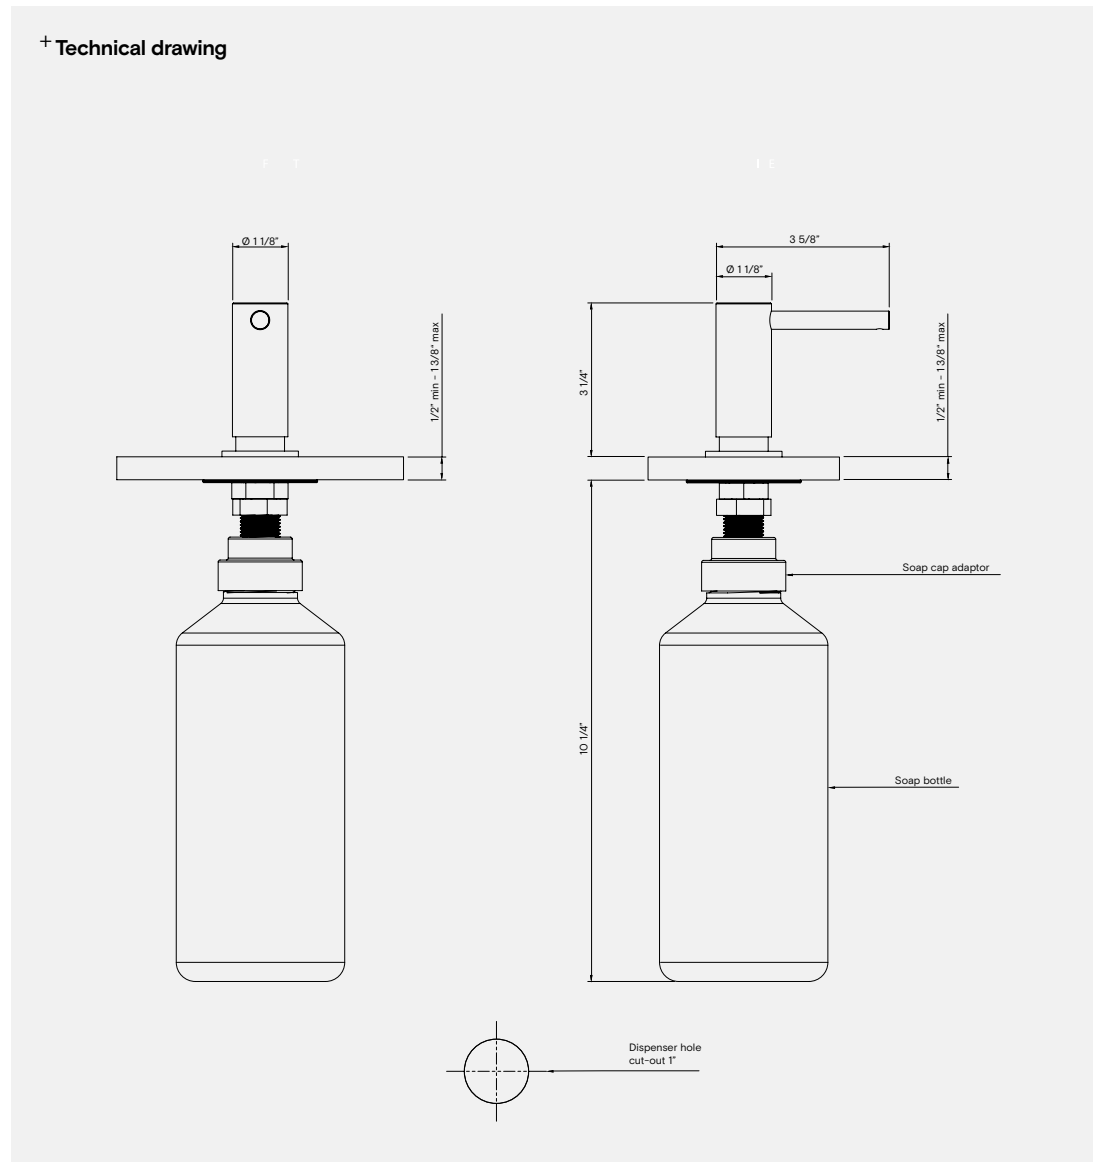

Deck Mounted Soap Dispenser

TSL.410

The TSL.410 is a stainless steel deck mounted soap dispenser, with a sleek and minimalist design.

Finish	Codes	LRV*
● Satin	TSL.410.CS	58
● Black	TSL.410.BK	3
● Brass	TSL.410.BR	40
● Copper	TSL.410.CP	19
● Bronze	TSL.410.BZ	17

Light Reflectance Value*

+ Satin

+ Black

+ Brass

+ Copper

+ Bronze

Technical Data

Weight	1.5lbs
Material	AISI 304 Stainless Steel
Pump Type	Manual piston-type
Dispensing volume	0.03 fl.oz.
Finish	Brushed
Recommended soap type	Liquid soap - <100 - 3800cPS viscosity. Not suitable for foam soaps, alcohol gels or hand sanitisers.
Soap reservoir capacity	1 Litre (standard) 5 Litres (optional remote feed)

Installation requirements

Countertop cut-out size	Ø 1 inch
Maximum countertop thickness	2 inches
Access requirements	Soap reservoir must be accessible at for initial installation & commissioning and for ongoing/routine maintenance.
Layout	Reservoir must be accessible for installation, commissioning and ongoing maintenance.

Key Components/Spare Parts

Deck Mounted Soap Dispenser
TSL.410

1L Soap Reservoir
LFB1

+ Technical drawing

Warranty + Spare Parts

For warranty terms and conditions please visit www.thesplashlab.com/usa.

For spare parts or information on **multifeed arrangements**, please contact us at info.usa@thesplashlab.com