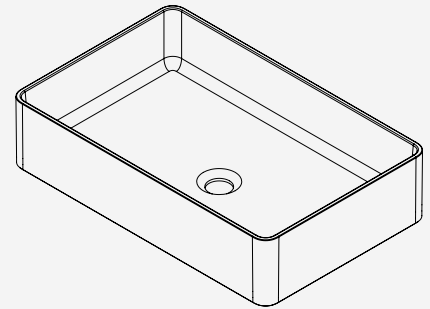

Included

The Solo Basin Rectangular
TSL.SOLO2

+ Technical Drawing

Warranty

TSL backs every sink with a lifetime guarantee against material defect in the finish.

For warranty terms and conditions please visit www.thesplashlab.com/usa/warranty