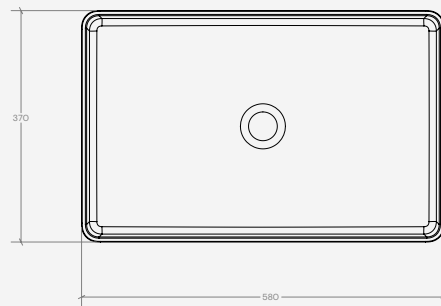

Included

The Solo Basin Rectangular
TSL.SOLO2

+ Technical Drawing

Warranty

TSL backs every sink with a lifetime guarantee against material defect in the finish.

For warranty terms and conditions please visit www.thesplashlab.com/usa/warranty