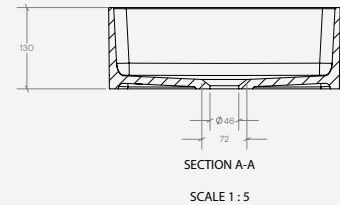

Included

The Solo Basin Rectangular
TSL.SOLO2

+ Technical Drawing

Warranty

TSL backs every sink with a lifetime guarantee against material defect in the finish.

For warranty terms and conditions please visit www.thesplashlab.com/usa/warranty