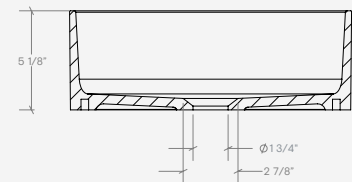

Included

The Solo Basin Circular
TSL.SOLO1

+ Technical Drawing

SECTION A-A

SCALE 1:5

Warranty

TSL backs every sink with a lifetime guarantee against material defect in the finish.

For warranty terms and conditions please visit www.thesplashlab.com/usa/warranty