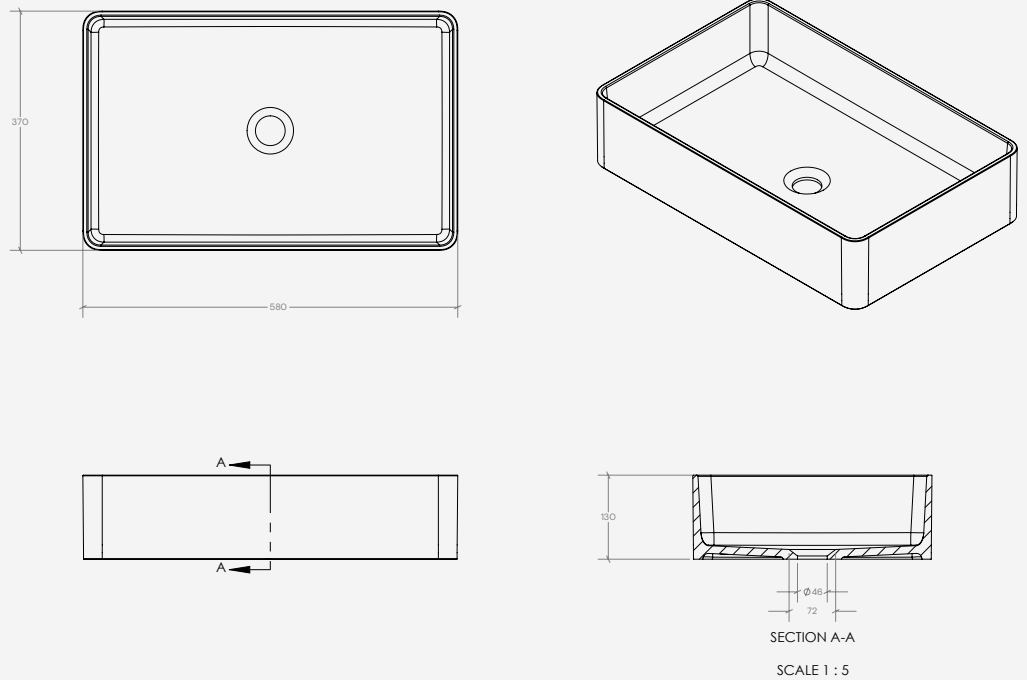

Key Components/Spare Parts

The Solo Basin / Rectangular
TSL.SOLO2

+ Technical drawing

Warranty & Spare Parts

For warranty terms and conditions please visit www.thesplashlab.com
If additional spare parts are required and are not listed above, please contact us at
info.usa@thesplashlab.com