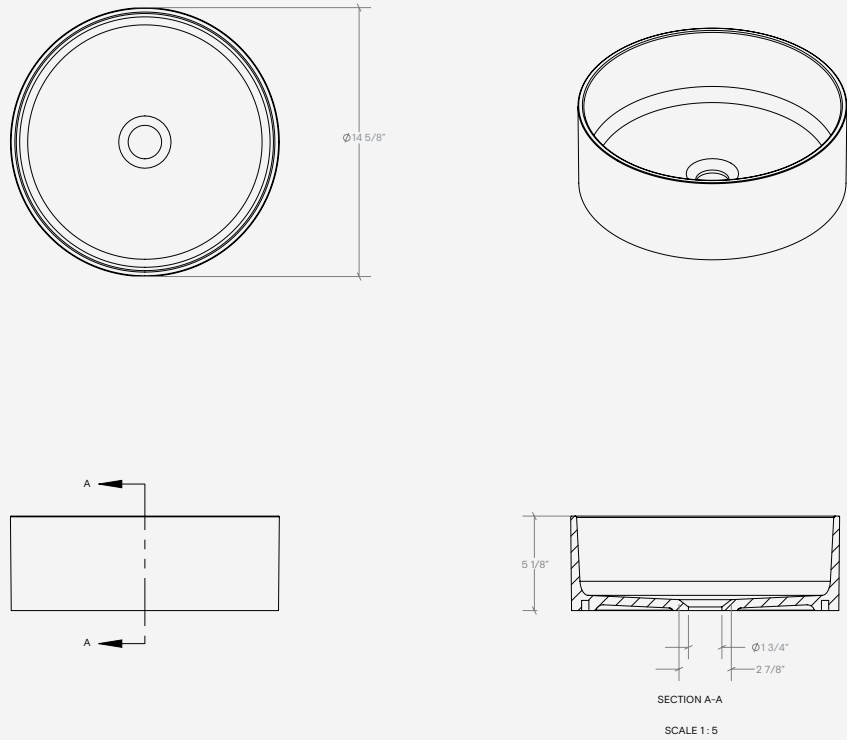

Key Components/Spare Parts

The Solo Basin / Circular
TSL.SOLO1

+ Technical drawing