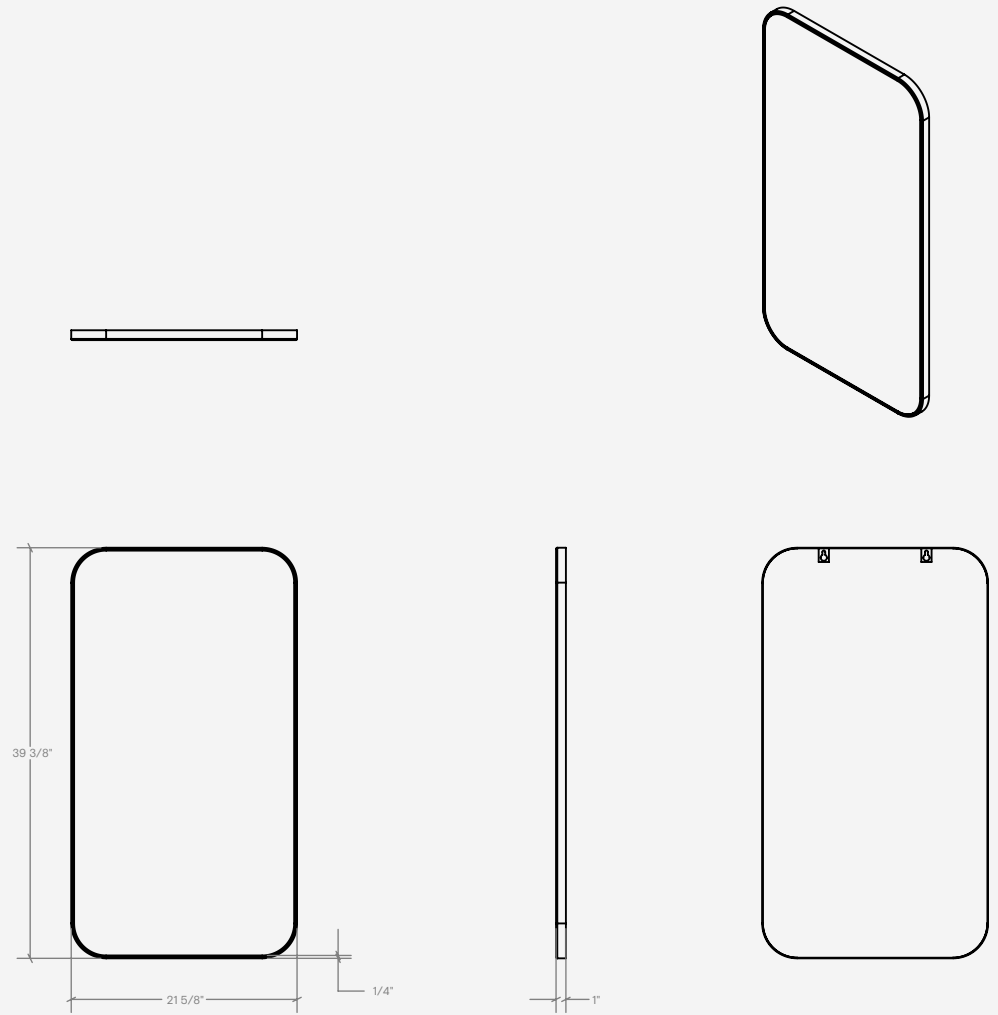

Key Components/Spare Parts

PVD Mirror Rectangular
TSL.MR20

+ Technical drawing

Warranty & Spare parts

For warranty terms and conditions please visit www.thesplashlab.com

If additional spare parts are required and are not listed, please contact us at info.usa@thesplashlab.com