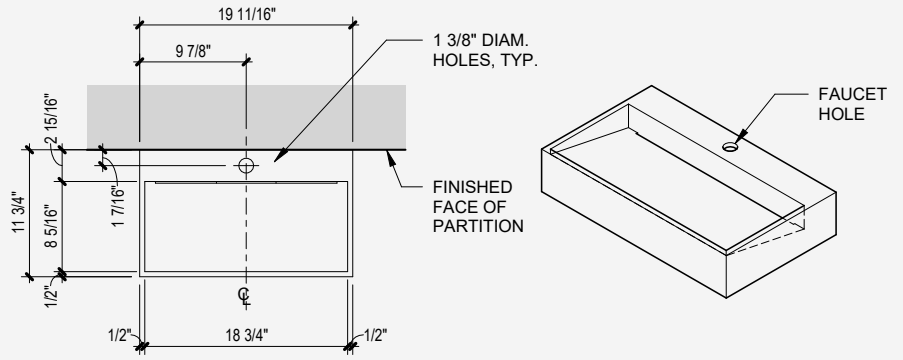

Included

- 1 x Nano basin
- 1 x Mounting bracket
- 1 x Drainage funnel
- 1 x Drainage funnel gasket
- 4 x Drainage funnel fixings (M6 x 12 screw and washer)
- 4 x Washers (M6)

Not Included

- Fixtures
- Mounting hardware

+ Technical Drawing

PLAN

ISOMETRIC