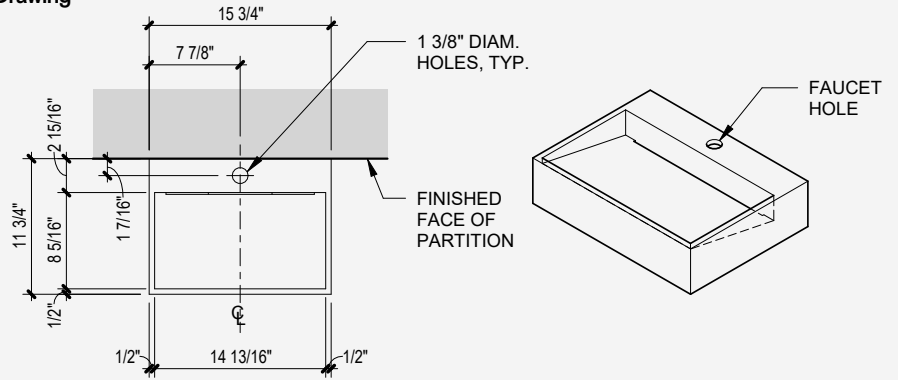

Included

- 1 x Nano basin
- 1 x Mounting bracket
- 1 x Drainage funnel
- 1 x Drainage funnel gasket
- 4 x Drainage funnel fixings (M6 x 12 screw and washer)
- 4 x Washers (M6)

Not Included

- Fixtures
- Mounting hardware

+ Technical Drawing

PLAN

ISOMETRIC