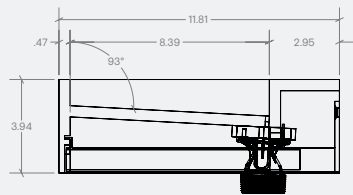

Included

- 1 x Nano basin
- 1 x Mounting bracket
- 1 x Drainage funnel
- 1 x Drainage funnel gasket
- 4 x Drainage funnel fixings (M6 x 12 screw and washer)
- 4 x Washers (M6)

Not included

- Fixtures
- Mounting hardware

+ Technical drawing

Warranty

10 years on solid surface (from date of purchase)

Spare parts

For warranty terms and conditions please visit www.thesplashlab.com/usa

If additional spare parts are required and are not listed below, please contact us at info.usa@thesplashlab.com

Part

Codes

There are no user-serviceable parts.