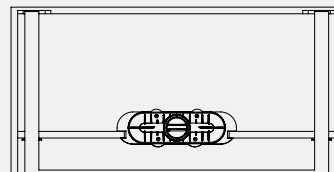

Included

- 1 x Nano basin
- 1 x Mounting bracket
- 1 x Drainage funnel
- 1 x Drainage funnel gasket
- 4 x Drainage funnel fixings (M6 x 12 screw and washer)
- 4 x Washers (M6)

Not included

- Fixtures
- Mounting hardware

+ Technical drawing

Warranty

10 years on solid surface (from date of purchase)

Spare parts

For warranty terms and conditions please visit www.thesplashlab.com/usa

If additional spare parts are required and are not listed below, please contact us at info.usa@thesplashlab.com

Part

Codes

There are no user-serviceable parts.