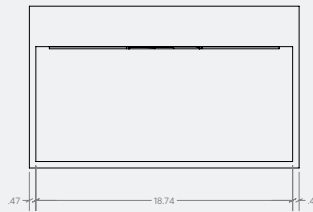

Included

- 1 x Nano basin
- 1 x Mounting bracket
- 1 x Drainage funnel
- 1 x Drainage funnel gasket
- 4 x Drainage funnel fixings (M6 x 12 screw and washer)
- 4 x Washers (M6)

Not included

- Fixtures
- Mounting hardware

+ Technical drawing

Warranty

10 years on solid surface (from date of purchase)

Spare parts

For warranty terms and conditions please visit www.thesplashlab.com/usa

If additional spare parts are required and are not listed below, please contact us at info.usa@thesplashlab.com

Part

Codes

There are no user-serviceable parts.