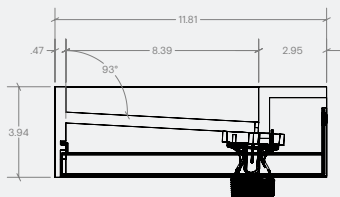

Included

- 1 x Nano basin
- 1 x Mounting bracket
- 1 x Drainage funnel
- 1 x Drainage funnel gasket
- 4 x Drainage funnel fixings (M6 x 12 screw and washer)
- 4 x Washers (M6)

Not included

- Fixtures
- Mounting hardware

+ Technical drawing

Warranty

10 years on solid surface (from date of purchase)

Spare parts

For warranty terms and conditions please visit www.thesplashlab.com/usa

If additional spare parts are required and are not listed below, please contact us at info.usa@thesplashlab.com

Part

Codes

There are no user-serviceable parts.