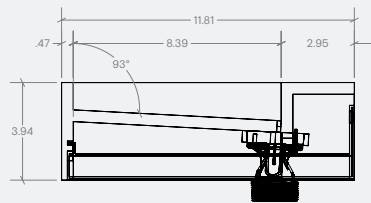

Included

- 1 x Nano basin
- 1 x Mounting bracket
- 1 x Drainage funnel
- 1 x Drainage funnel gasket
- 4 x Drainage funnel fixings (M6 x 12 screw and washer)
- 4 x Washers (M6)

Not included

- Fixtures
- Mounting hardware

+ Technical drawing

Warranty

10 years on solid surface (from date of purchase)

Spare parts

For warranty terms and conditions please visit www.thesplashlab.com/usa

If additional spare parts are required and are not listed below, please contact us at info.usa@thesplashlab.com

Part

Codes

There are no user-serviceable parts.