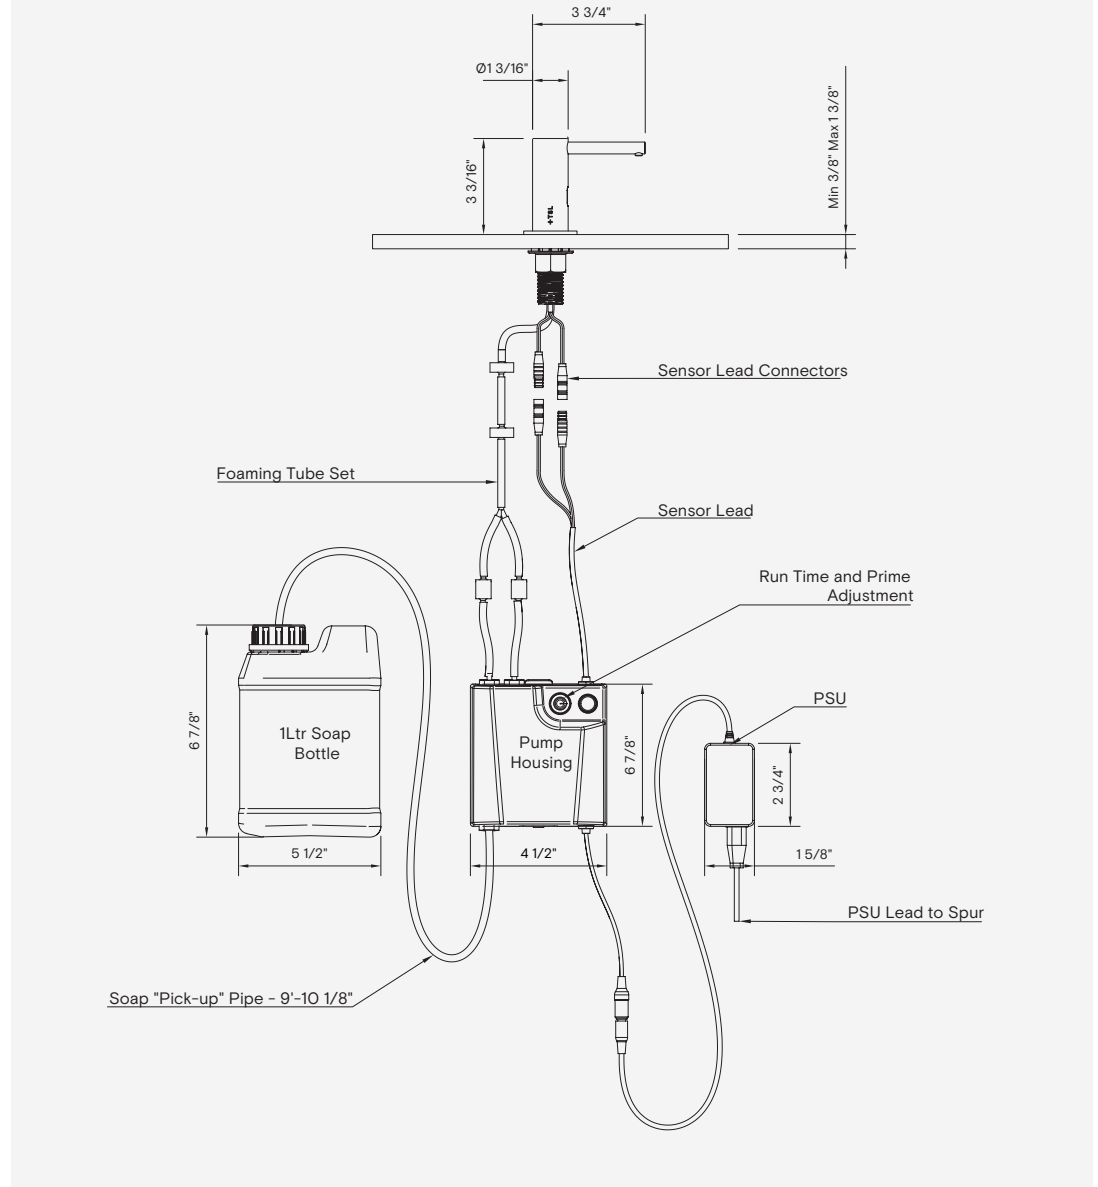

Key Components

Sensor
L260013

Y-Shaped Tubing
L270053

Foam Pump
TSL.AUTOSOAPFOAMER

Soap Container
LSTB

Jerry Can
LB1L

+ Technical Drawing

Warranty

TSL backs every fixture with a lifetime guarantee against material defect in the finish.

For warranty terms and conditions please visit www.thesplashlab.com/usa/warranty

Replacement Parts

Please contact The Splash Lab at info.usa@thesplashlab.com or +1 310 410 5008 for further information.