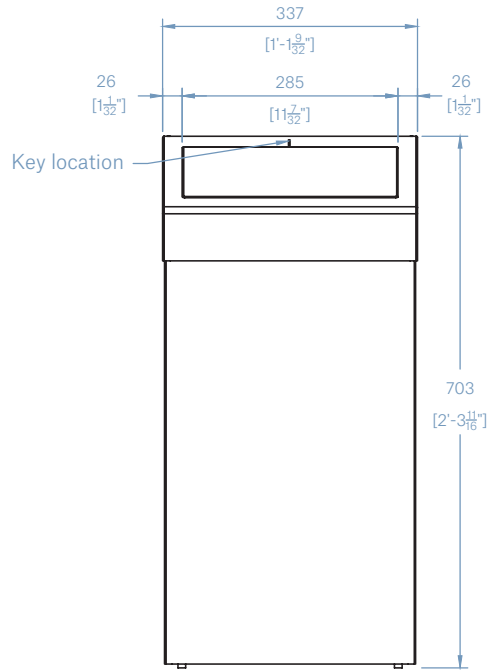

L067

Waste Bin

The L-067 is a stainless steel waste bin with a self closing lid, available floor standing or wall mounted, with a 50 litre (13.2 GAL (US)) capacity.

Codes

L067

Technical Data

Finishes	CS (Satin)
Warranty	1 year from date of purchase
Weight	6.98Kg (15lb 6oz)
Capacity	50 litre (13.2 GAL (US))
Lid	Weighted self-closing mechanism. With bag retaining
Stainless steel grade	AISI304

Related Documents

Installation manual email: info.uk@thesplashlab.com
Operation and maintenance manual
Warranty document

TSL + HERITAGE

Side

Front

Fixing Positions