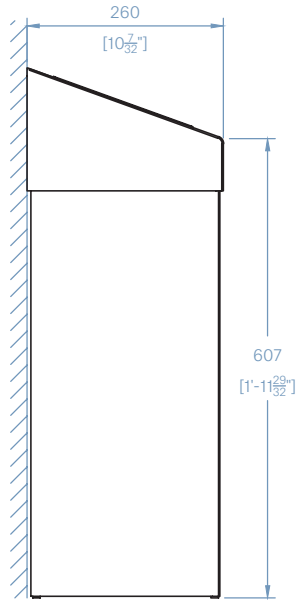

TSL + HERITAGE

Side