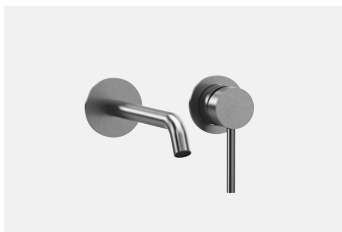

# Exposed Shower

TSL.SHW.002

A minimalist stainless steel shower assembly with handheld flow, offered in four PVD colours as well as brushed satin. Exposed assembly design for installation on finished walls.

## Key Components/Spare Parts

Concealed Shower  
TSL.SHW.002

## Related products

Wall Mounted Manual Tap  
TSL.970

Wall Mounted Manual Soap  
Dispenser  
TSL.470

Deck Mounted Manual Tap  
TSL.950

Concealed Shower  
TSL.SHW.001