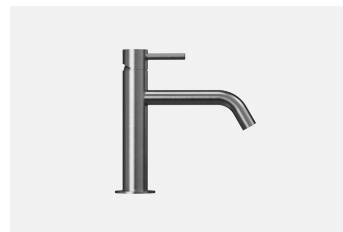

# Exposed Shower

TSL.SHW.002

A minimalist stainless steel shower assembly with handheld flow, offered in four PVD colours as well as brushed satin. Exposed assembly design for installation on finished walls.

## Related products

Wall Mounted Manual Tap  
TSL.970

Wall Mounted Manual Soap  
Dispenser  
TSL.470

Deck Mounted Manual Tap  
TSL.950

Concealed Shower  
TSL.SHW.001