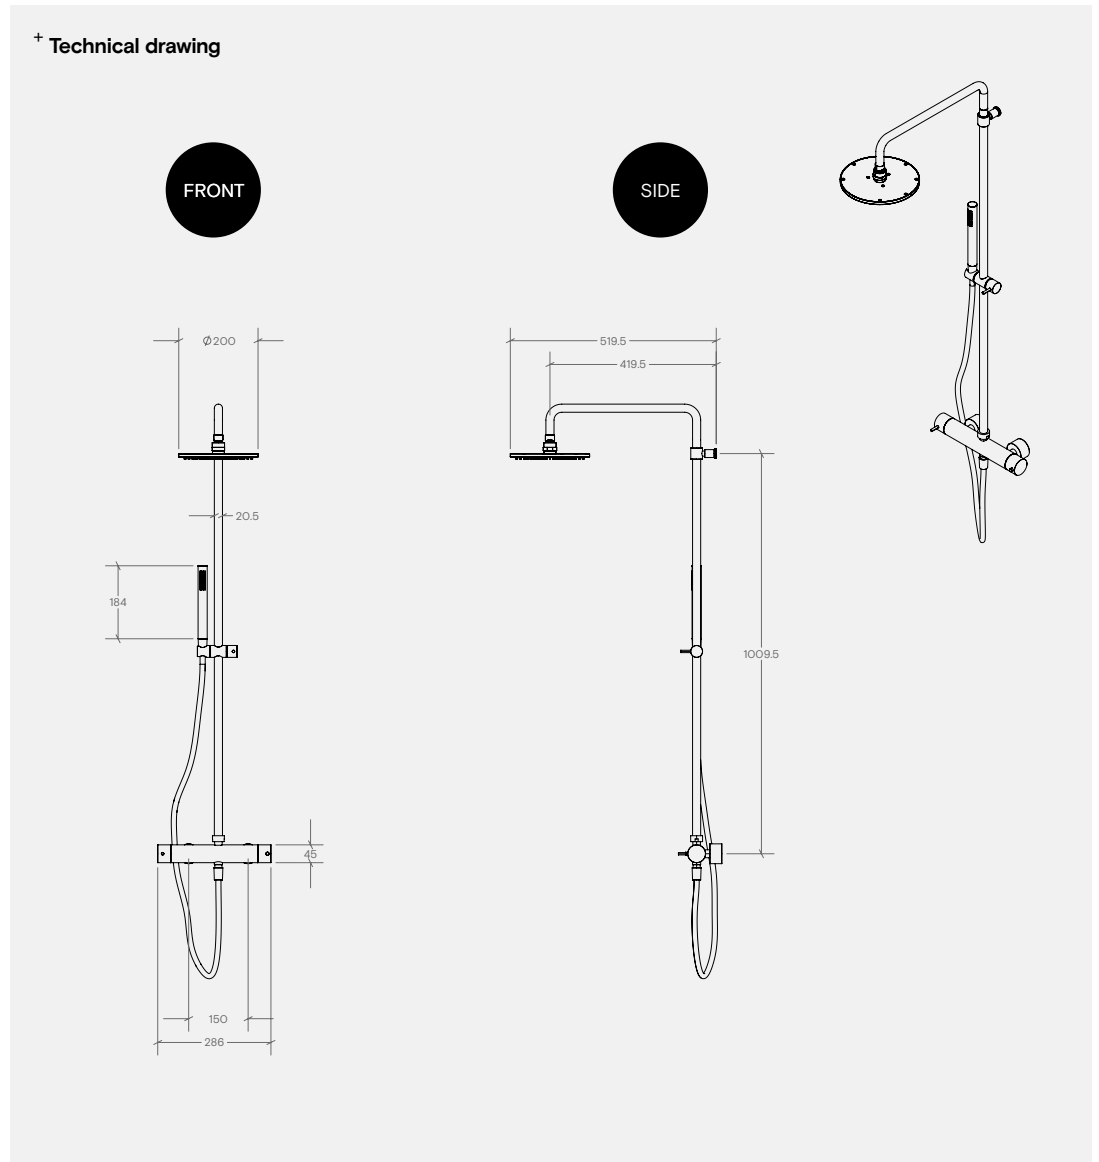

Key Components/Spare Parts

Concealed Shower
TSL.SHW.002

+ Technical drawing

Warranty & Spare parts

For warranty terms and conditions please visit www.thesplashlab.com

If additional spare parts are required and are not listed above, please contact us at info.uk@thesplashlab.com