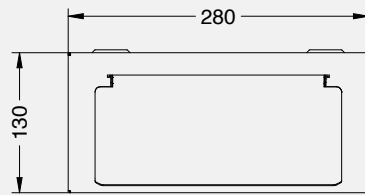

Key Components/Spare Parts

Wall Mounted 10L Sanitary Bin
TSL.908

+ Technical drawing

Warranty & Spare parts

For warranty terms and conditions please visit www.thesplashlab.com

If additional spare parts are required and are not listed above, please contact us at info.uk@thesplashlab.com