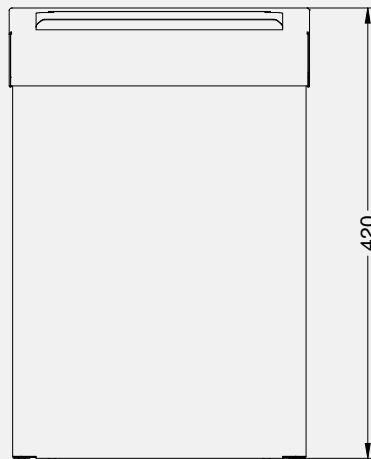

Key Components/Spare Parts

Wall Mounted 10L Sanitary Bin
TSL.908

+ Technical drawing

Warranty & Spare parts

For warranty terms and conditions please visit www.thesplashlab.com

If additional spare parts are required and are not listed above, please contact us at info.uk@thesplashlab.com