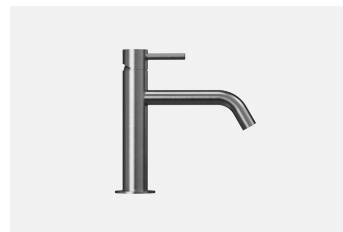

Concealed Shower

TSL.SHW.001

A minimalist stainless steel shower assembly with a two-way diverter for overhead and handheld flow. Components are concealed behind the finished wall and offered in four PVD colours as well as brushed satin.

Additional Variants

TSL.SHW.011.CS	Concealed Shower / Adjustable Handset Rail	Satin
TSL.SHW.011.BK	Concealed Shower / Adjustable Handset Rail	Black PVD
TSL.SHW.011.BR	Concealed Shower / Adjustable Handset Rail	Brass PVD
TSL.SHW.011.CP	Concealed Shower / Adjustable Handset Rail	Copper PVD
TSL.SHW.011.BZ	Concealed Shower / Adjustable Handset Rail	Bronze PVD

Related products

Wall Mounted Manual Tap
TSL.970

Wall Mounted Manual Soap
Dispenser
TSL.470

Deck Mounted Manual Tap
TSL.950

Exposed Shower
TSL.SHW.002