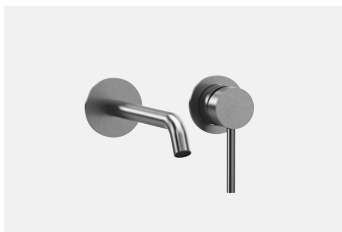

Concealed Shower

TSL.SHW.001

A minimalist stainless steel shower assembly with a two-way diverter for overhead and handheld flow. Components are concealed behind the finished wall and offered in four PVD colours as well as brushed satin.

Additional Variants

TSL.SHW.011.CS	Concealed Shower / Adjustable Handset Rail	Satin
TSL.SHW.011.BK	Concealed Shower / Adjustable Handset Rail	Black PVD
TSL.SHW.011.BR	Concealed Shower / Adjustable Handset Rail	Brass PVD
TSL.SHW.011.CP	Concealed Shower / Adjustable Handset Rail	Copper PVD
TSL.SHW.011.BZ	Concealed Shower / Adjustable Handset Rail	Bronze PVD

Related products

Wall Mounted Manual Tap
TSL.970

Wall Mounted Manual Soap
Dispenser
TSL.470

Deck Mounted Manual Tap
TSL.950

Exposed Shower
TSL.SHW.002