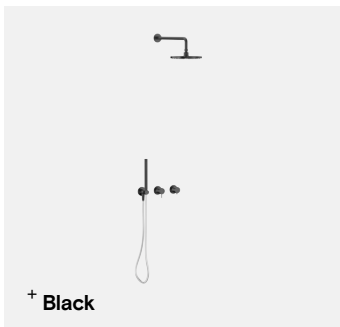

Concealed Shower

TSL.SHW.001

A minimalist stainless steel shower assembly with a two-way diverter for overhead and handheld flow. Components are concealed behind the finished wall and offered in four PVD colours as well as brushed satin.

Finish	Codes	LRV*
● Satin	TSL.SHW.001.CS	58
● Black	TSL.SHW.001.BK	3
● Brass	TSL.SHW.001.BR	40
● Copper	TSL.SHW.001.CP	19
● Bronze	TSL.SHW.001.BZ	17

Light Reflectance Value*

Technical Data - Shower Head

Technical Data - Handset

Body Material	AISI 304 Stainless Steel
Coating Type	PVD (colours only)
Minimum Pressure	1 Bar
Maximum Pressure	10 Bar
Recommended Working Pressure	2-5 Bar
Maximum Water Temperature	70°C / 176 F
Maximum Recommended Water Temperature	65°C / 149 F
Flow Rates	12 L/min - 3 Bar 6L/min - 3 Bar

Additional Variants

TSL.SHW.011.CS	Concealed Shower / Adjustable Handset Rail	Satin
TSL.SHW.011.BK	Concealed Shower / Adjustable Handset Rail	Black PVD
TSL.SHW.011.BR	Concealed Shower / Adjustable Handset Rail	Brass PVD
TSL.SHW.011.CP	Concealed Shower / Adjustable Handset Rail	Copper PVD
TSL.SHW.011.BZ	Concealed Shower / Adjustable Handset Rail	Bronze PVD