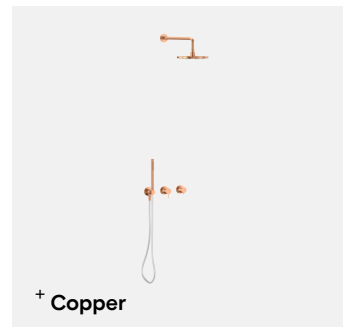

Concealed Shower

TSL.SHW.001

A minimalist stainless steel shower assembly with a two-way diverter for overhead and handheld flow. Components are concealed behind the finished wall and offered in four PVD colours as well as brushed satin.

Finish	Codes	LRV*
● Satin	TSL.SHW.001.CS	58
● Black	TSL.SHW.001.BK	3
● Brass	TSL.SHW.001.BR	40
● Copper	TSL.SHW.001.CP	19
● Bronze	TSL.SHW.001.BZ	17

Light Reflectance Value*

Technical Data - Shower Head

Technical Data - Handset

Body Material	AISI 304 Stainless Steel
Coating Type	PVD (colours only)
Minimum Pressure	1 Bar
Maximum Pressure	10 Bar
Recommended Working Pressure	2-5 Bar
Maximum Water Temperature	70°C / 176 F
Maximum Recommended Water Temperature	65°C / 149 F
Flow Rates	12 L/min - 3 Bar 6L/min - 3 Bar

Additional Variants

TSL.SHW.011.CS	Concealed Shower / Adjustable Handset Rail	Satin
TSL.SHW.011.BK	Concealed Shower / Adjustable Handset Rail	Black PVD
TSL.SHW.011.BR	Concealed Shower / Adjustable Handset Rail	Brass PVD
TSL.SHW.011.CP	Concealed Shower / Adjustable Handset Rail	Copper PVD
TSL.SHW.011.BZ	Concealed Shower / Adjustable Handset Rail	Bronze PVD