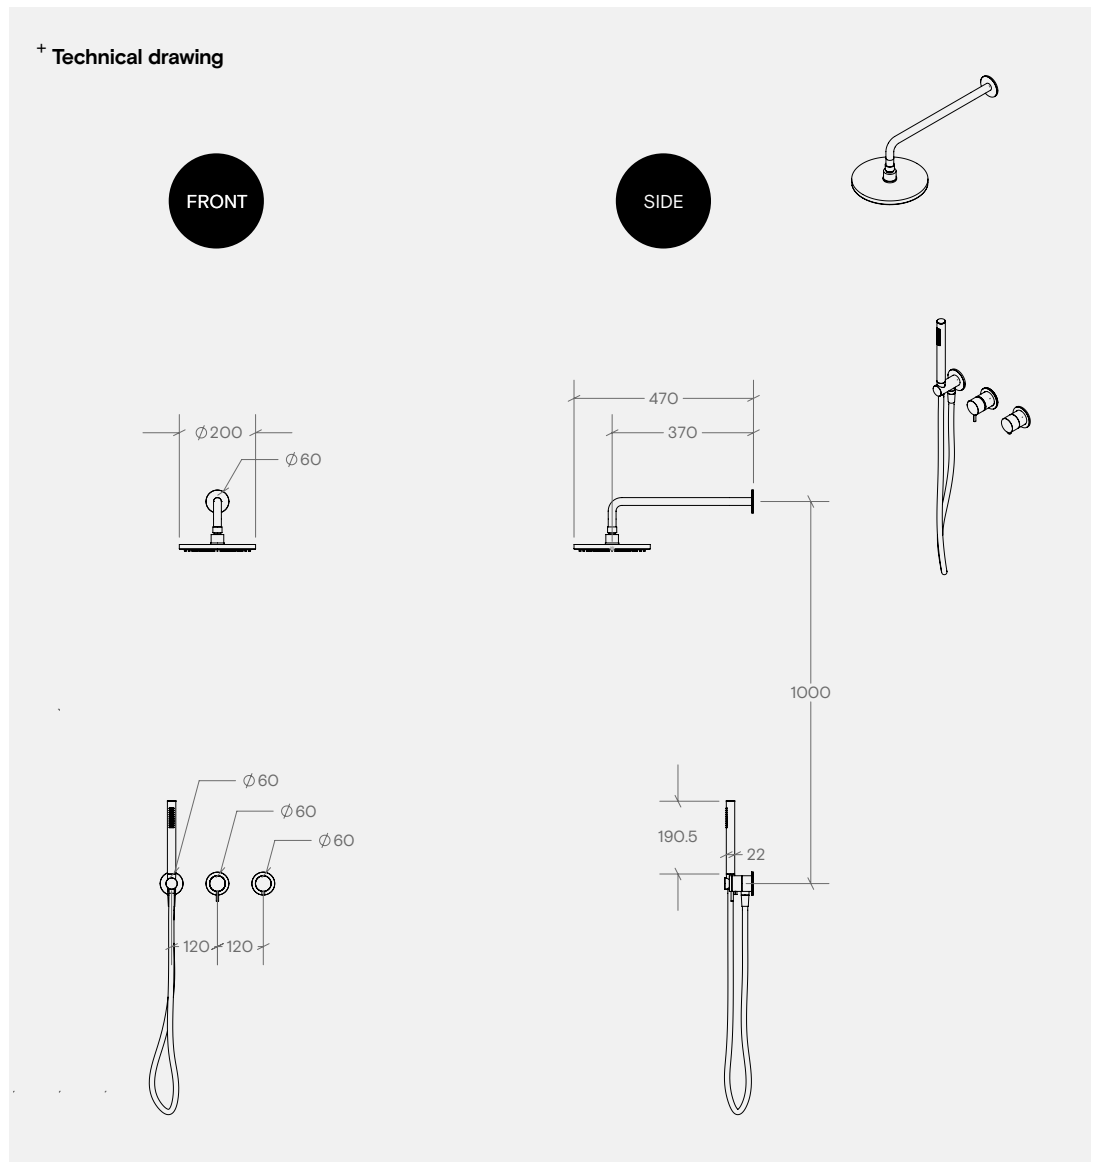

Key Components/Spare Parts

Concealed Shower
TSL.SHW.001

+ Technical drawing

Warranty & Spare parts

For warranty terms and conditions please visit www.thesplashlab.com

If additional spare parts are required and are not listed above, please contact us at info.uk@thesplashlab.com