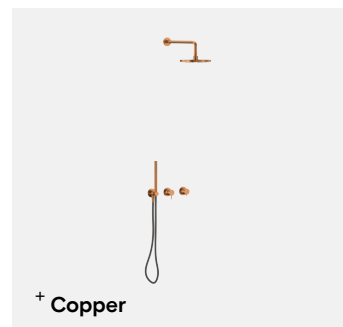

Concealed Shower

TSL.SHW.001

A minimalist stainless steel shower assembly with a two-way diverter for overhead and handheld flow. Components are concealed behind the finished wall and offered in four PVD colours as well as brushed satin.

Finish	Codes	LRV*
● Satin	TSL.SHW.001.CS	58
● Black	TSL.SHW.001.BK	3
● Brass	TSL.SHW.001.BR	40
● Copper	TSL.SHW.001.CP	19
● Bronze	TSL.SHW.001.BZ	17

Light Reflectance Value*

Technical Data - Shower Head

Body Material	AISI 304 Stainless Steel
Coating Type	PVD (colours only)
Minimum Pressure	1 Bar
Maximum Pressure	10 Bar
Recommended Working Pressure	2-5 Bar
Maximum Water Temperature	70°C / 176 F
Maximum Recommended Water Temperature	65°C / 149 F
Flow Rate	12 L/min - 3 Bar

Technical Data - Handset

Body Material	AISI 304 Stainless Steel
Coating Type	PVD (colours only)
Minimum Pressure	1 Bar
Maximum Pressure	10 Bar
Recommended Working Pressure	2-5 Bar
Maximum Water Temperature	70°C / 176 F
Maximum Recommended Water Temperature	65°C / 149 F
Flow Rate	12 L/min - 3 Bar