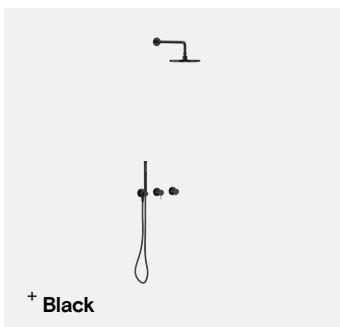

Concealed Shower

TSL.SHW.001

A minimalist stainless steel shower assembly with a two-way diverter for overhead and handheld flow. Components are concealed behind the finished wall and offered in four PVD colours as well as brushed satin.

Finish	Codes	LRV*
● Satin	TSL.SHW.001.CS	58
● Black	TSL.SHW.001.BK	3
● Brass	TSL.SHW.001.BR	40
● Copper	TSL.SHW.001.CP	19
● Bronze	TSL.SHW.001.BZ	17

Light Reflectance Value*

Technical Data - Shower Head

Body Material	AISI 304 Stainless Steel
Coating Type	PVD (colours only)
Minimum Pressure	1 Bar
Maximum Pressure	10 Bar
Recommended Working Pressure	2-5 Bar
Maximum Water Temperature	70°C / 176 F
Maximum Recommended Water Temperature	65°C / 149 F
Flow Rate	12 L/min - 3 Bar

Technical Data - Handset

Body Material	AISI 304 Stainless Steel
Coating Type	PVD (colours only)
Minimum Pressure	1 Bar
Maximum Pressure	10 Bar
Recommended Working Pressure	2-5 Bar
Maximum Water Temperature	70°C / 176 F
Maximum Recommended Water Temperature	65°C / 149 F
Flow Rate	12 L/min - 3 Bar