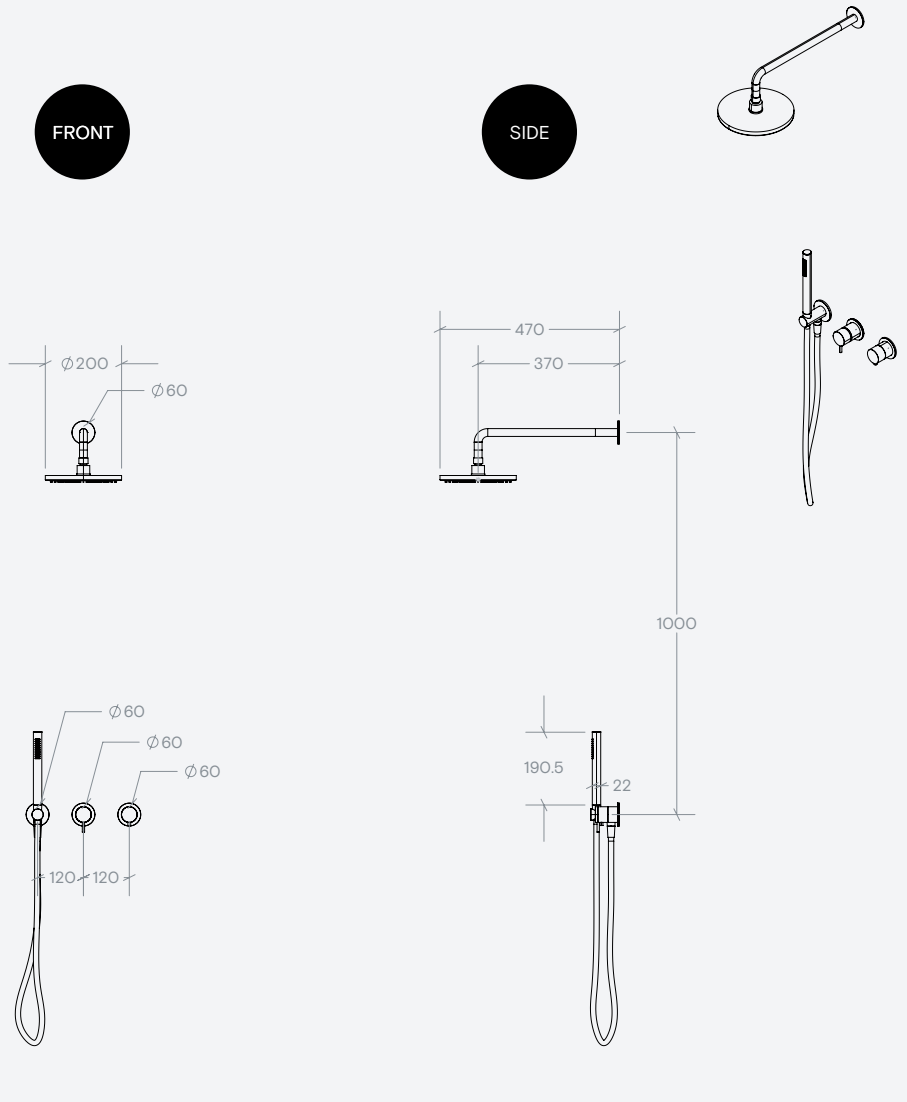

Key Components/Spare Parts

Concealed Shower
TSL.SHW.001

+ Technical drawing

Warranty & Spare parts

For warranty terms and conditions please visit www.thesplashlab.com

If additional spare parts are required and are not listed above, please contact us at info.uk@thesplashlab.com