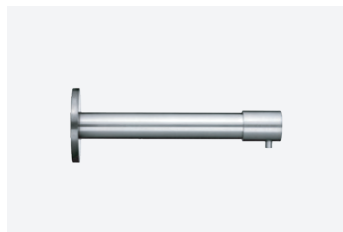

Concealed Shower

TSL.SHW.001

A minimalist stainless steel shower assembly with a two-way diverter for overhead and handheld flow. Components are concealed behind the finished wall and offered in four PVD colours as well as brushed satin.

Technical Data - Handset

Body Material	AISI 304 Stainless Steel
Coating Type	PVD (colours only)
Minimum Pressure	1 Bar
Maximum Pressure	10 Bar
Recommended Working Pressure	2-5 Bar
Maximum Water Temperature	70°C / 176 F
Maximum Recommended Water Temperature	65°C / 149 F
Flow Rate	12 L/min - 3 Bar

Related products

Wall Mounted Manual Tap
TSL.970

Wall Mounted Manual Soap
Dispenser
TSL.470

Deck Mounted Manual Tap
TSL.950

Wall Mounted Cylindrical Soap
Dispenser
TSL.938