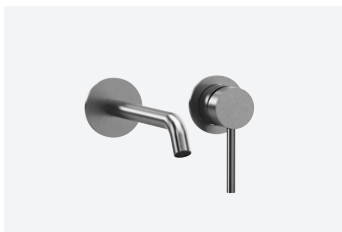

Concealed Shower

TSL.SHW.001

A minimalist stainless steel shower assembly with a two-way diverter for overhead and handheld flow. Components are concealed behind the finished wall and offered in four PVD colours as well as brushed satin.

Finish	Codes	LRV*
● Satin	TSL.SHW.001.CS	58
● Black	TSL.SHW.001.BK	3
● Brass	TSL.SHW.001.BR	40
● Copper	TSL.SHW.001.CP	19
● Bronze	TSL.SHW.001.BZ	17

Light Reflectance Value*

Technical Data - Shower Head

Technical Data - Handset

Body Material	AISI 304 Stainless Steel
Coating Type	PVD (colours only)
Minimum Pressure	1 Bar
Maximum Pressure	10 Bar
Recommended Working Pressure	2-5 Bar
Maximum Water Temperature	70°C / 176 F
Maximum Recommended Water Temperature	65°C / 149 F
Flow Rate	12 L/min - 3 Bar

Related products

Wall Mounted Manual Tap
TSL.970

Wall Mounted Manual Soap
Dispenser
TSL.470

Deck Mounted Manual Tap
TSL.950

Wall Mounted Cylindrical Soap
Dispenser
TSL.938