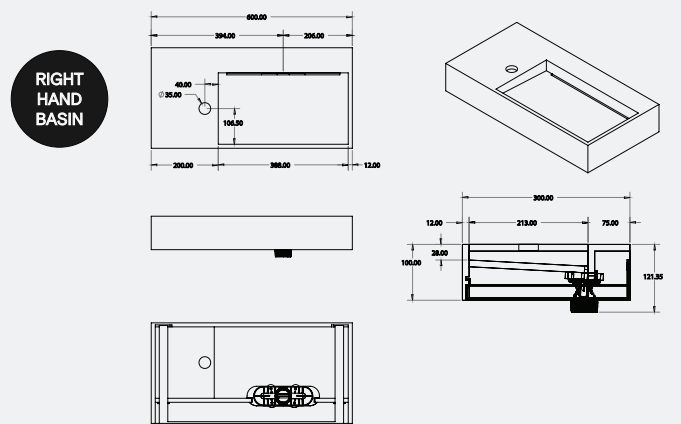

Included

- 1 x DDA basin
- 2 x Mounting bracket
- 1 x Drainage funnel
- 1 x Drainage funnel gasket
- 2 x Drainage funnel fixing (M6 x 12 screw and washer)
- 1 x Mounting bolt (M6 x 35)
- 1 x Fixing nuts
- 2 x Washer (M6)

Not Included

- TSL.990 Sensor Tap

+ Technical drawing

Warranty & Spare parts

For warranty terms and conditions please visit www.thesplashlab.com

If additional spare parts are required and are not listed above, please contact us at info.uk@thesplashlab.com