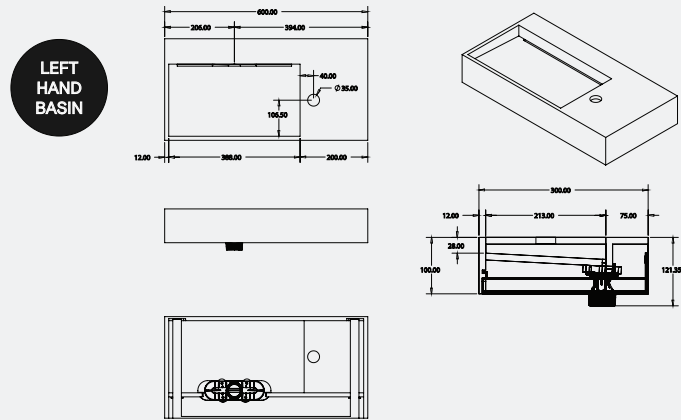

Included

- 1 x DDA basin
- 2 x Mounting bracket
- 1 x Drainage funnel
- 1 x Drainage funnel gasket
- 2 x Drainage funnel fixing (M6 x 12 screw and washer)
- 1 x Mounting bolt (M6 x 35)
- 1 x Fixing nuts
- 2 x Washer (M6)

Not Included

- TSL.990 Sensor Tap

+ Technical drawing

Warranty & Spare parts

For warranty terms and conditions please visit www.thesplashlab.com

If additional spare parts are required and are not listed above, please contact us at info.uk@thesplashlab.com