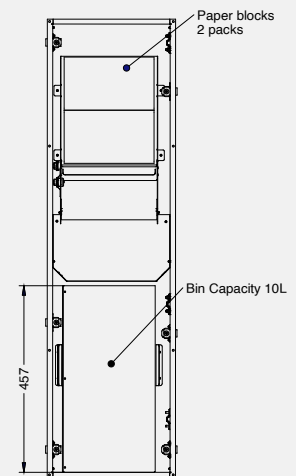

Key Components/Spare Parts

Combination Unit 10L
TSL.CM6

+ Technical drawing

Warranty & Spare parts

For warranty terms and conditions please visit www.thesplashlab.com

If additional spare parts are required and are not listed above, please contact us at info.uk@thesplashlab.com