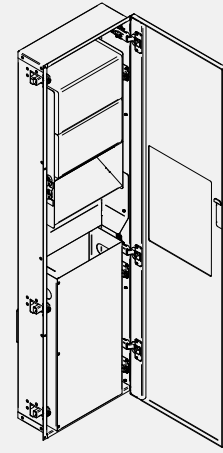

Key Components/Spare Parts

Combination Unit 10L
TSL.CM6

+ Technical drawing

Warranty & Spare parts

For warranty terms and conditions please visit www.thesplashlab.com

If additional spare parts are required and are not listed above, please contact us at info.uk@thesplashlab.com