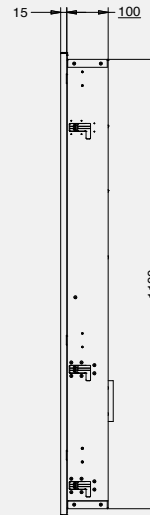

Key Components/Spare Parts

Combination Unit 10L
TSL.CM6

+ Technical drawing

Warranty & Spare parts

For warranty terms and conditions please visit www.thesplashlab.com

If additional spare parts are required and are not listed above, please contact us at info.uk@thesplashlab.com