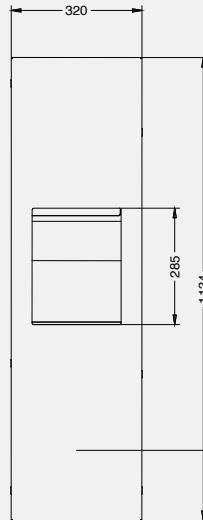

# 10 Litre Combination Unit

TSL.CM6

The TSL.CM6 is a recessed paper towel dispenser and 10L capacity bin module with a depth of 100mm, available in multiple finishes.

Finish	Codes	LRV*
● Satin	TSL.CM6.CS	58
● Black (Powder Coat)	TSL.CM6.BK	4
● White (Powder Coat)	TSL.CM6.WH	84
● Solid Surface	TSL.CM6.SO	N/A

Light Reflectance Value\* (Solid Surface LRV dependant on finish)

**+ Satin**

**+ Black**

**+ White**

**Technical Data**

---

Material	304 Stainless Steel
Dimensions	W.320mm x H.1134mm x D.120mm
Finish	Brushed Stainless / Matte black or white powder coated / Solid Surface Door
Paper Towel Capacity (For Steel door brushed or powder coated)	2 packs C fold paper L.230mm x W.120mm x H.100mm
Paper Towel Capacity (For Solid Surface door)	2 packs narrower paper L.230mm x W.100mm x H.100mm
Waste Bin Capacity	10 Litre

---

**Additional Information**

---

The combination unit features a reversible door, allowing for installation on either the left or right hand side

---

The combination unit is equipped with a locking mechanism to secure the contents

### + Technical drawing