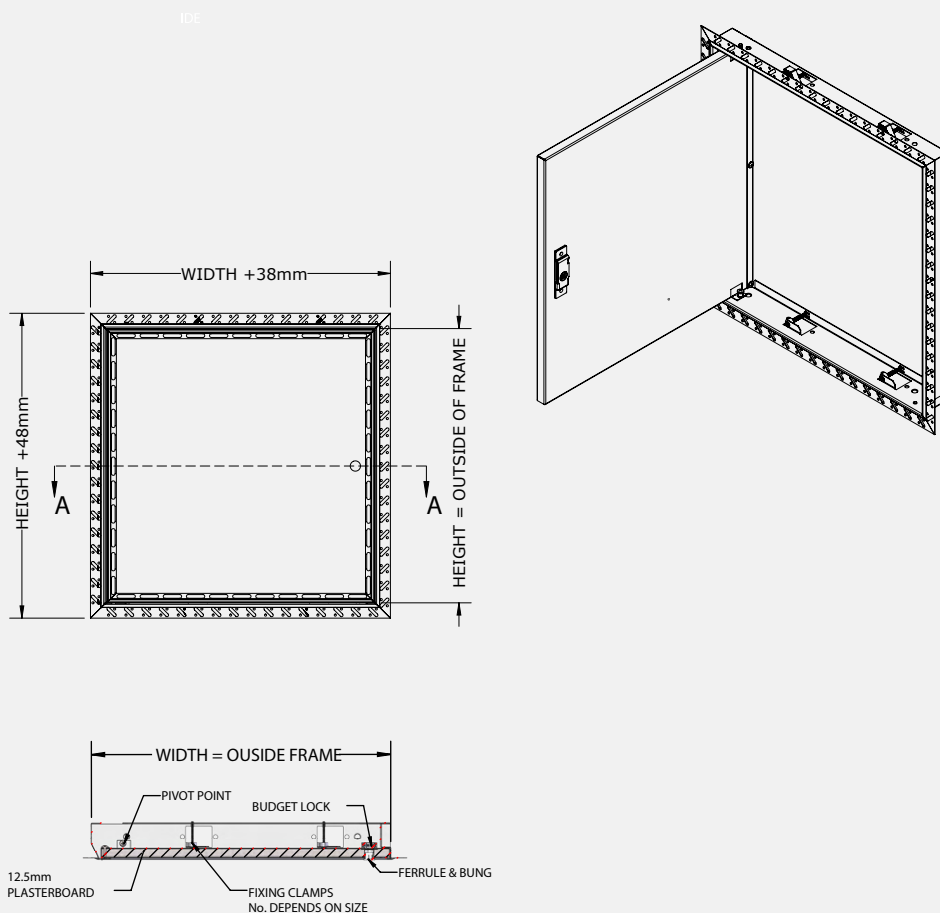

Key Components

Plasterboard Faced Access Panel
TSLP.210002

+ Technical drawing

Warranty + spare parts

For warranty terms and conditions please visit www.thesplashlab.com

If additional spare parts are required and are not listed above, please contact us at info.uk@thesplashlab.com