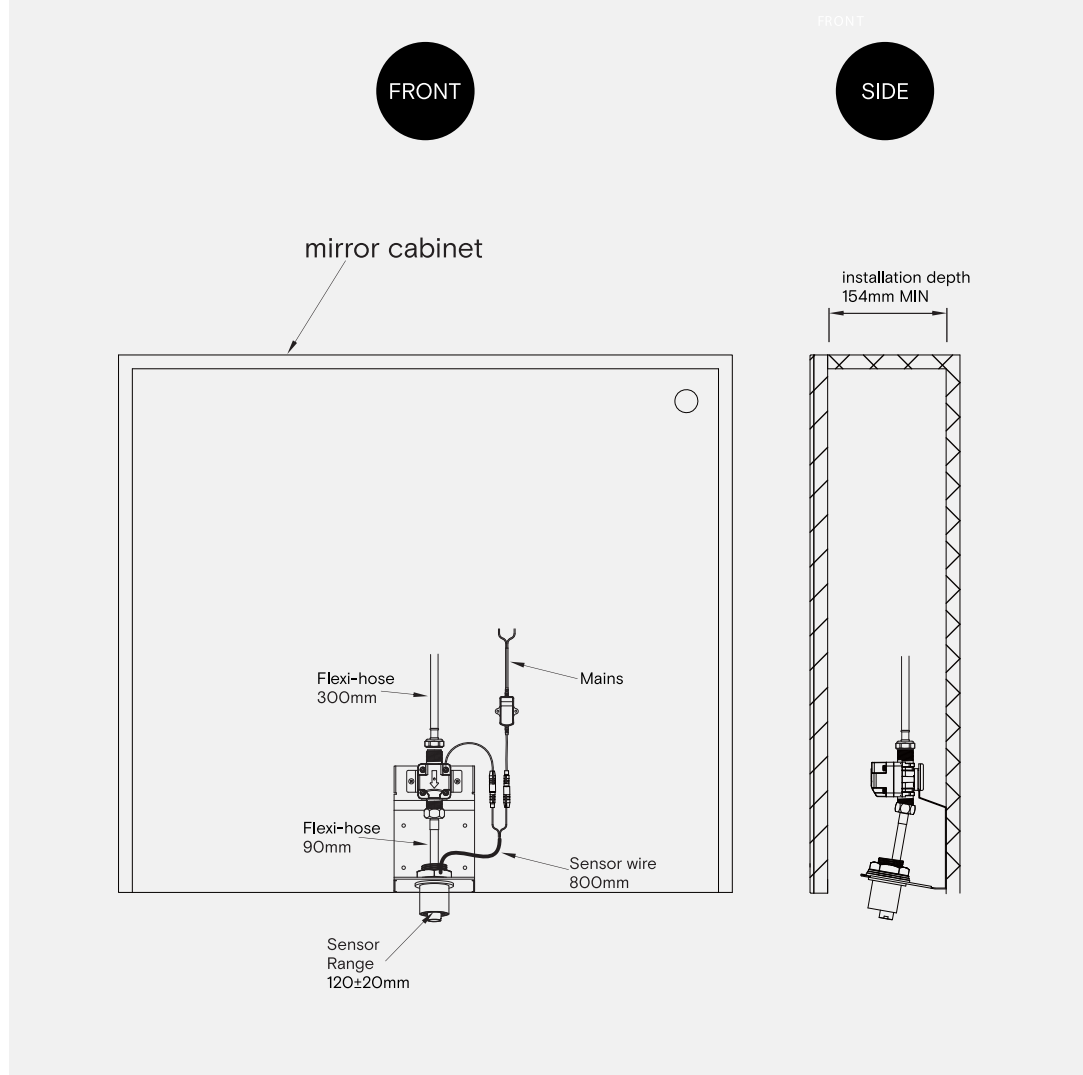

+ Technical drawing

Warranty & Spare parts

For warranty terms and conditions please visit www.thesplashlab.com
If additional spare parts are required and are not listed above, please contact us at info.uk@thesplashlab.com