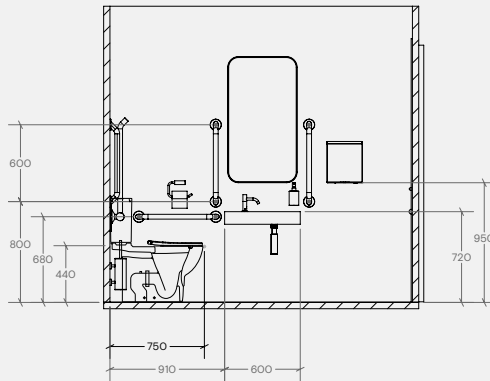

Key Components/Spare Parts

Doc M Pack
TSL.DDA.R5

Hand Dryer
TSL.3002

+ Technical drawing

Warranty & Spare Parts

For warranty terms and conditions please visit www.thesplashlab.com

If additional spare parts are required and are not listed above, please contact us at info.uk@thesplashlab.com