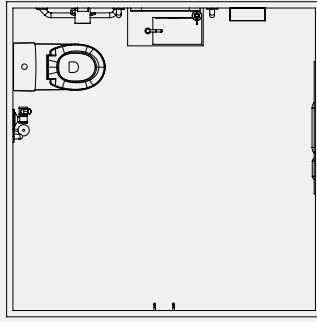

Key Components/Spare Parts

Doc M Pack
TSL.DDA.R5

Hand Dryer
TSL.3002

+ Technical drawing

Warranty & Spare Parts

For warranty terms and conditions please visit www.thesplashlab.com

If additional spare parts are required and are not listed above, please contact us at info.uk@thesplashlab.com