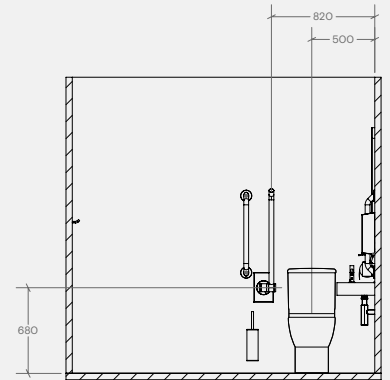

Key Components/Spare Parts

Doc M Pack
TSL.DDA.R5

Hand Dryer
TSL.3002

+ Technical drawing

Warranty & Spare Parts

For warranty terms and conditions please visit www.thesplashlab.com

If additional spare parts are required and are not listed above, please contact us at info.uk@thesplashlab.com