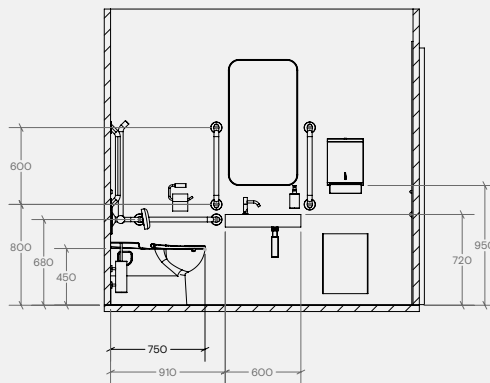

## Products Included

1x	TSL.Mono.DDA	Monolith Basin - (Available RH & LH)
4x	TSL.GR45.600	Straight Grab Bar - 600mm
1x	TSL.GR45	Hinged Grab Bar - (Available RH & LH)
1x	TSL.990	Sensor Deck Mounted Tap / Small
1x	TSL.938	Wall Mounted Cylindrical Pump Soap Dispenser
1x	TSL.650	Adjustable Bottle Trap
1x	TSL.721	WC Sensor Flush Valve
1x	TSL.CISTERN	Cistern Compatible with TSL.721
1x	TSL.45	Single Toilet Roll Holder
1x	TSL.323	Toilet Brush with Holder
2x	TSL.974	Coat Hook
1x	TSL.735	Wall Mounted Paper Towel Dispenser
1x	TSL.279	25L Waste Receptacle
1x	TSL.FS750	Floor Standing 750mm Projection WC
1x	TSLP.280007	Seat for 750mm Projection WC
1x	TSL.522	DDA Backrest
1x	TSL.SZPC	DDA Single Zone Assistance Kit
1x	TSL.MR20	Wall Mounted Mirror / Rectangular

## + Technical drawing