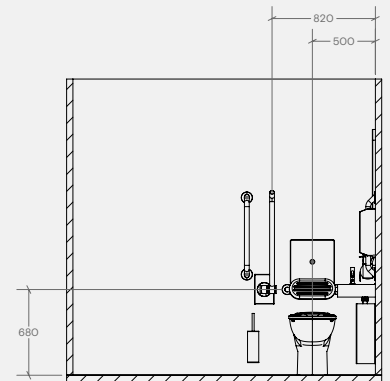

## Products Included

1x	TSL.Mono.DDA	Monolith Basin - (Available RH & LH)
4x	TSL.GR45.600	Straight Grab Bar - 600mm
1x	TSL.GR45	Hinged Grab Bar - (Available RH & LH)
1x	TSL.990	Sensor Deck Mounted Tap / Small
1x	TSL.938	Wall Mounted Cylindrical Pump Soap Dispenser
1x	TSL.650	Adjustable Bottle Trap
1x	TSL.721	WC Sensor Flush Valve
1x	TSL.CISTERN	Cistern Compatible with TSL.721
1x	TSL.45	Single Toilet Roll Holder
1x	TSL.323	Toilet Brush with Holder
2x	TSL.974	Coat Hook
1x	TSL.735	Wall Mounted Paper Towel Dispenser
1x	TSL.279	25L Waste Receptacle
1x	TSL.FS750	Floor Standing 750mm Projection WC
1x	TSLP.280007	Seat for 750mm Projection WC
1x	TSL.522	DDA Backrest
1x	TSL.SZPC	DDA Single Zone Assistance Kit
1x	TSL.MR20	Wall Mounted Mirror / Rectangular

## + Technical drawing