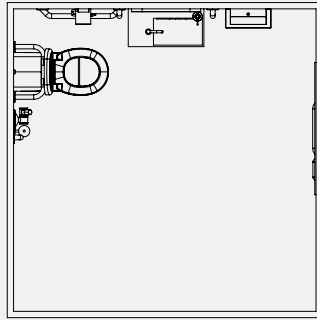

## Products Included

1x	TSL.Mono.DDA	Monolith Basin - (Available RH & LH)
4x	TSL.GR45.600	Straight Grab Bar - 600mm
1x	TSL.GR45	Hinged Grab Bar - (Available RH & LH)
1x	TSL.990	Sensor Deck Mounted Tap / Small
1x	TSL.938	Wall Mounted Cylindrical Pump Soap Dispenser
1x	TSL.650	Adjustable Bottle Trap
1x	TSL.721	WC Sensor Flush Valve
1x	TSL.CISTERN	Cistern Compatible with TSL.721
1x	TSL.45	Single Toilet Roll Holder
1x	TSL.323	Toilet Brush with Holder
2x	TSL.974	Coat Hook
1x	TSL.735	Wall Mounted Paper Towel Dispenser
1x	TSL.279	25L Waste Receptacle
1x	TSL.FS750	Floor Standing 750mm Projection WC
1x	TSLP.280007	Seat for 750mm Projection WC
1x	TSL.522	DDA Backrest
1x	TSL.SZPC	DDA Single Zone Assistance Kit
1x	TSL.MR20	Wall Mounted Mirror / Rectangular

## + Technical drawing