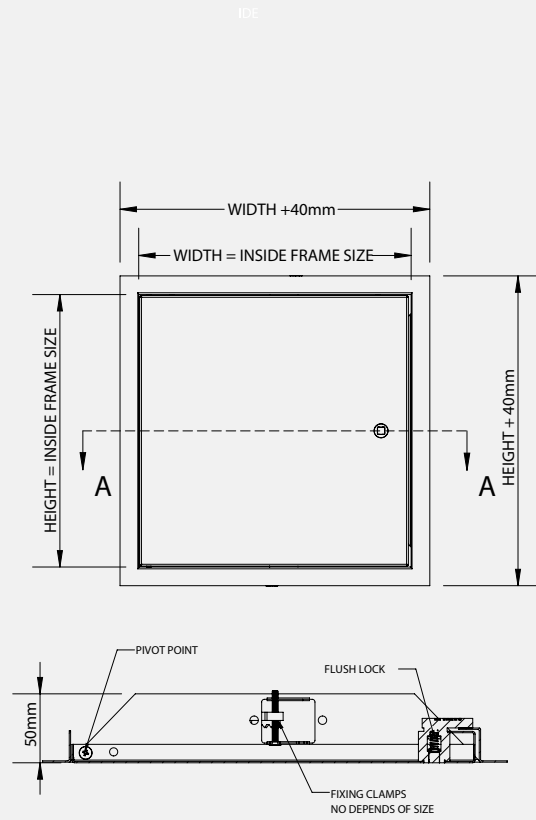

+ TSLP.210001

Technical data

Material	0.9mm zintec steel
Colour	RAL 9010 - (Other colours available upon request - info.uk@thesplashlab.com)
Fire Rating	Non-fire rated, 1 hour fire rated, 2 hour fire rated options available
Shape	Square
Usage	Interior walls & ceilings
Hinge	Concealed pin hinge
Lock	Flush lock, opened by the provided multi-purpose key
Frame	20mm
Depth	50mm - (Ensure there is enough clearance before installing)
Included Components	3-way utility key, pop-out template

Standard stock sizes (H x W)	Structural opening size	Clamp quantity	Weight
150mm x 150mm	155mm x 155mm	2	11 kg
200mm x 200mm	205mm x 205mm	2	1.3 kg
300mm x 300mm	305mm x 305mm	2	1.9 kg
450mm x 450mm	455mm x 455mm	4	3.5 kg
550mm x 550mm	555mm x 555mm	4	4.5 kg
600mm x 300mm	605mm x 305mm	2	2.9 kg
600mm x 600mm	605mm x 605mm	4	5.1 kg

bespoke sizes available- please enquire info.uk@thesplashlab.com

Installation requirements

Make sure the structural opening is at least 5mm larger than the back of frame size, back of frame size. E.G a 600 x 600mm panel size requires a 605 x 605mm hole size.

Key components

Metal Faced Access Panel
TSLP.210001

+ Technical drawing

STANDARD STOCK SIZES (BESPOKE SIZES ARE AVAILABLE)			
Nominal Sizes (HxW)	Structural Opening Size	FF CLAMP QTY	Weight In KG
150x150	155x155	2	1.1 KG
200x200	205x205	2	1.3 KG
300x300	305x305	2	1.9 KG
450x450	455x455	4	3.5 KG
550x550	555x555	4	4.5 KG
600x300	605x305	2	2.9 KG
600x600	605x605	4	5.1 KG