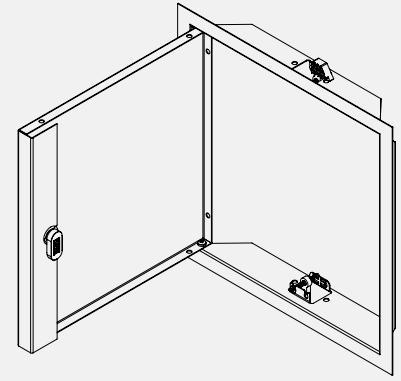

Key components

Metal Faced Access Panel
TSLP.210001

+ Technical drawing

STANDARD STOCK SIZES (BESPOKE SIZES ARE AVAILABLE)			
Nominal Sizes (HxW)	Structural Opening Size	FF CLAMP QTY	Weight In KG
150x150	155x155	2	1.1 KG
200x200	205x205	2	1.3 KG
300x300	305x305	2	1.9 KG
450x450	455x455	4	3.5 KG
550x550	555x555	4	4.5 KG
600x300	605x305	2	2.9 KG
600x600	605x605	4	5.1 KG

Warranty + spare parts

For warranty terms and conditions please visit www.thesplashlab.com

If additional spare parts are required and are not listed above, please contact us at info.uk@thesplashlab.com