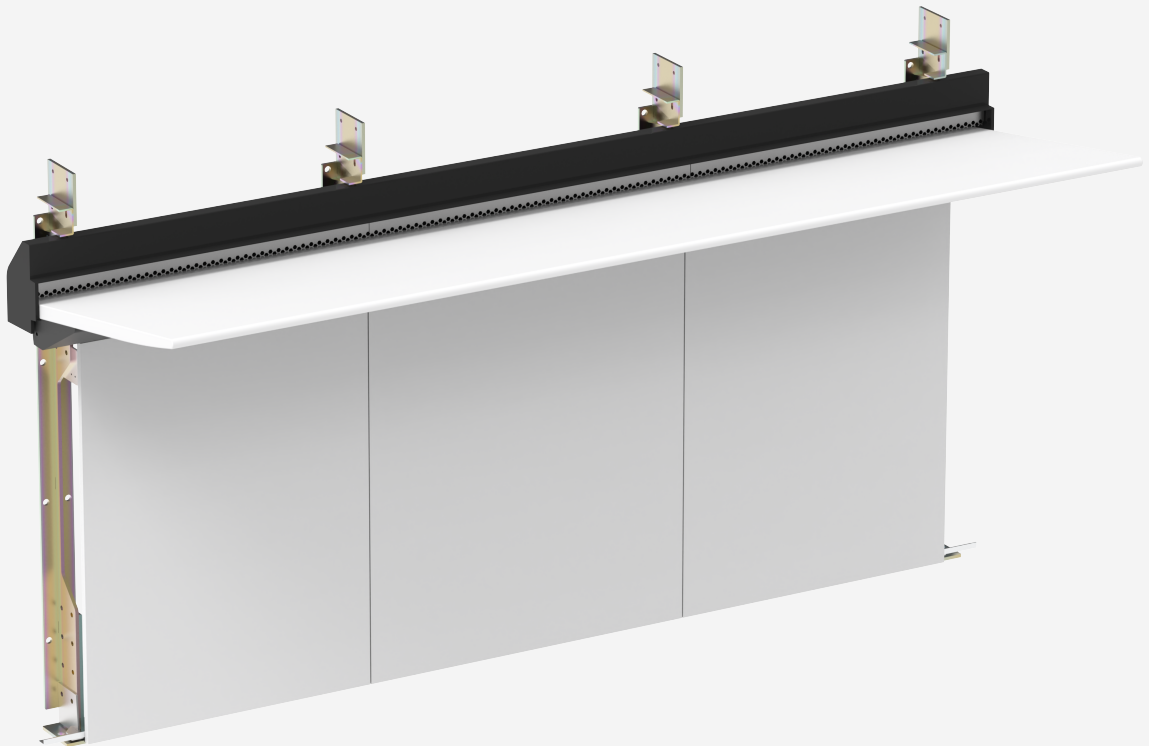

Integrated Plumbing System / Aerofoil

TSL.IPS.AERO

The TSL.IPS.AERO is a fully Integrated Plumbing System for the Aerofoil basin to conceal electrical and plumbing components.

+ TSL.IPS.AERO

Technical Data

Material	Solid Surface - For custom material types, please contact info.uk@thesplashlab.com
Finishes	See reference to supplier materials - Hi Macs, Corian
Fixing	Fitted to Aerofoil leg assembly, fixings provided.
Mechanism	Push to open