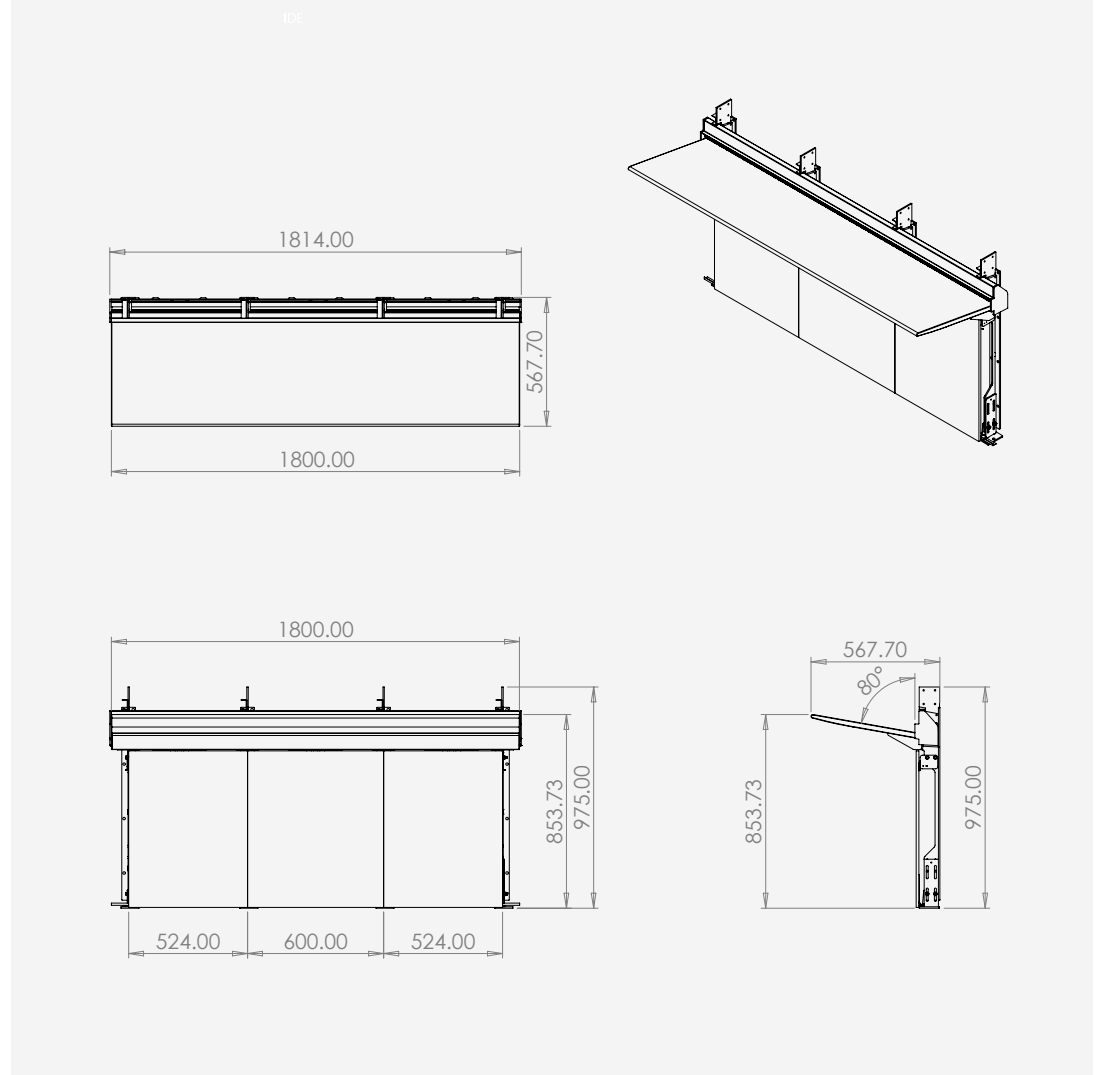

Key Components/Spare Parts

Integrated Plumbing System /
Aerofoil
TSL.AERO.IPS

+ Technical drawing

Warranty & Spare parts

For warranty terms and conditions please visit www.thesplashlab.com

If additional spare parts are required and are not listed above, please contact us at info.uk@thesplashlab.com