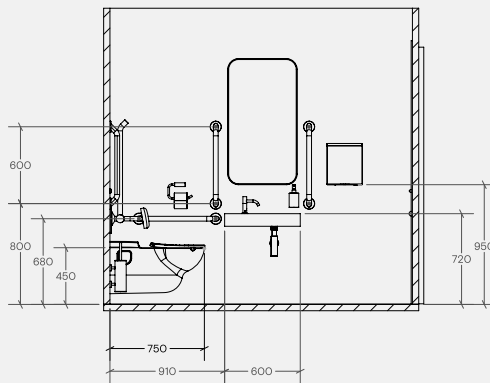

Key Components/Spare Parts

Doc M Pack
TSL.DDA.R1

Hand Dryer
TSL.3002

+ Technical drawing

Warranty & Spare Parts

For warranty terms and conditions please visit www.thesplashlab.com

If additional spare parts are required and are not listed above, please contact us at info.uk@thesplashlab.com