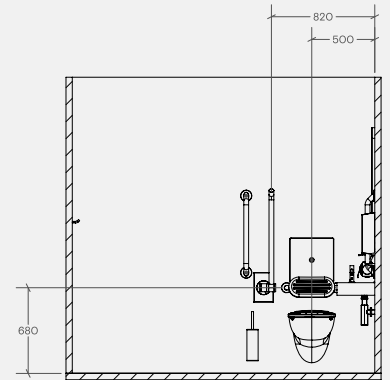

Key Components/Spare Parts

Doc M Pack
TSL.DDA.R1

Hand Dryer
TSL.3002

+ Technical drawing

Warranty & Spare Parts

For warranty terms and conditions please visit www.thesplashlab.com

If additional spare parts are required and are not listed above, please contact us at info.uk@thesplashlab.com