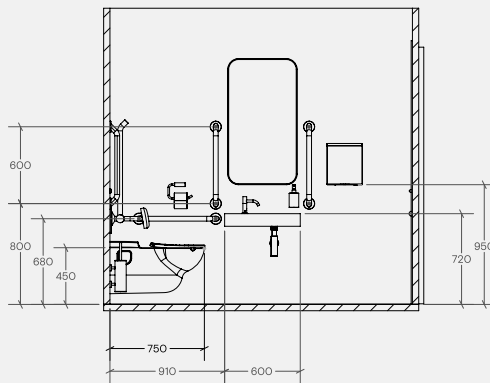

## Products Included

1x	TSL.Mono.DDA	Monolith Basin - (Available RH & LH)
4x	TSL.GR45.600	Straight Grab Bar - 600mm
1x	TSL.GR45	Hinged Grab Bar - (Available RH & LH)
1x	TSL.990	Sensor Deck Mounted Tap / Small
1x	TSL.938	Wall Mounted Cylindrical Pump Soap Dispenser
1x	TSL.650	Adjustable Bottle Trap
1x	TSL.721	WC Sensor Flush Valve
1x	TSL.CISTERN	Cistern Compatible with TSL.721
1x	TSL.WCFRAME	WC Frame
1x	TSL.45	Single Toilet Roll Holder
1x	TSL.323	Toilet Brush with Holder
2x	TSL.974	Coat Hook
1x	TSL.3002	High Speed Hand Dryer
1x	TSL.WH750	Wall Hung 750mm Projection WC
1x	TSLP.280008	Seat for 750mm Projection WC
1x	TSL.522	DDA Backrest
1x	TSL.SZPC	DDA Single Zone Assistance Kit
1x	TSL.MR20	Wall Mounted Mirror / Rectangular

## + Technical drawing