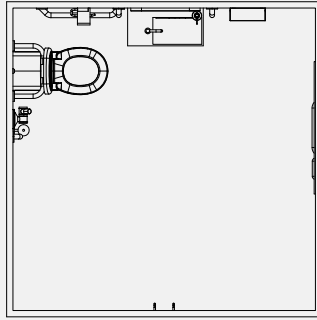

Key Components/Spare Parts

Doc M Pack
TSL.DDA.R1

Hand Dryer
TSL.3002

+ Technical drawing

Warranty & Spare Parts

For warranty terms and conditions please visit www.thesplashlab.com

If additional spare parts are required and are not listed above, please contact us at info.uk@thesplashlab.com