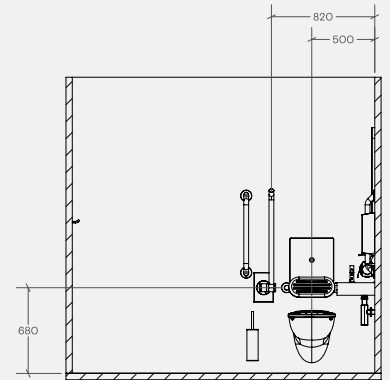

## Products Included

1x	TSL.Mono.DDA	Monolith Basin - (Available RH & LH)
4x	TSL.GR45.600	Straight Grab Bar - 600mm
1x	TSL.GR45	Hinged Grab Bar - (Available RH & LH)
1x	TSL.990	Sensor Deck Mounted Tap / Small
1x	TSL.938	Wall Mounted Cylindrical Pump Soap Dispenser
1x	TSL.650	Adjustable Bottle Trap
1x	TSL.721	WC Sensor Flush Valve
1x	TSL.CISTERN	Cistern Compatible with TSL.721
1x	TSL.WCFRAME	WC Frame
1x	TSL.45	Single Toilet Roll Holder
1x	TSL.323	Toilet Brush with Holder
2x	TSL.974	Coat Hook
1x	TSL.3002	High Speed Hand Dryer
1x	TSL.WH750	Wall Hung 750mm Projection WC
1x	TSLP.280008	Seat for 750mm Projection WC
1x	TSL.522	DDA Backrest
1x	TSL.SZPC	DDA Single Zone Assistance Kit
1x	TSL.MR20	Wall Mounted Mirror / Rectangular

## + Technical drawing