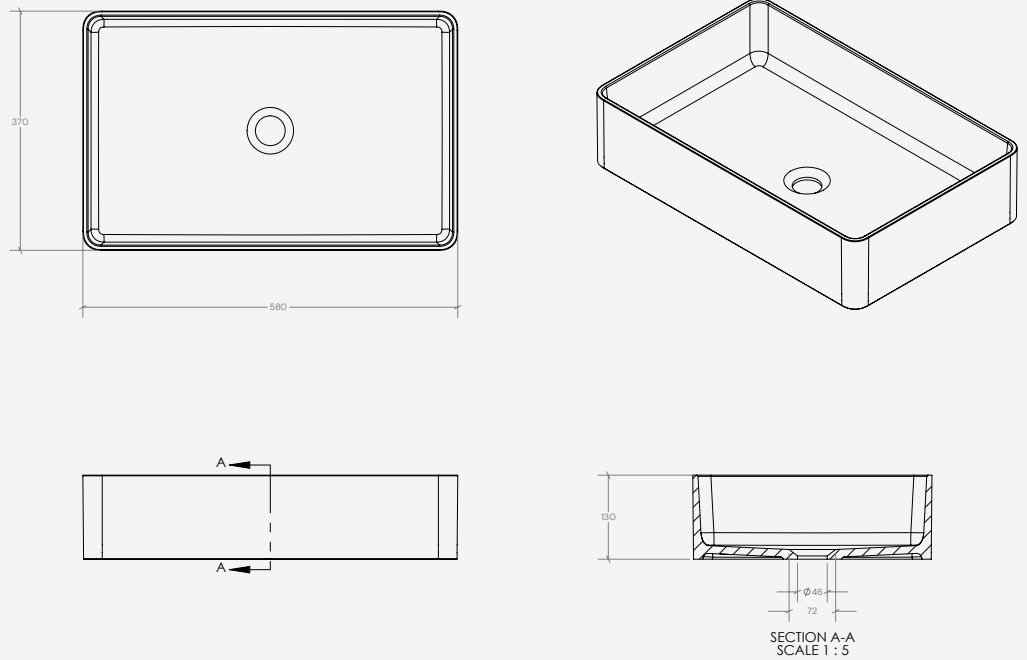

Key Components/Spare Parts

The Solo Basin / Rectangular
TSL.SOLO2

+ Technical drawing