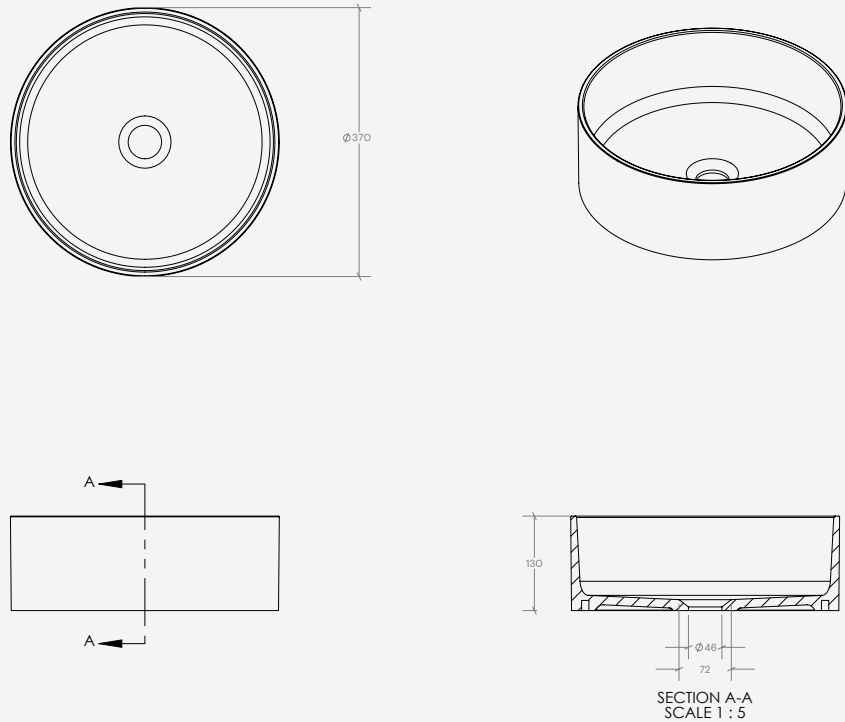

Key Components/Spare Parts

The Solo Basin / Circular
TSL.SOLO1

+ Technical drawing