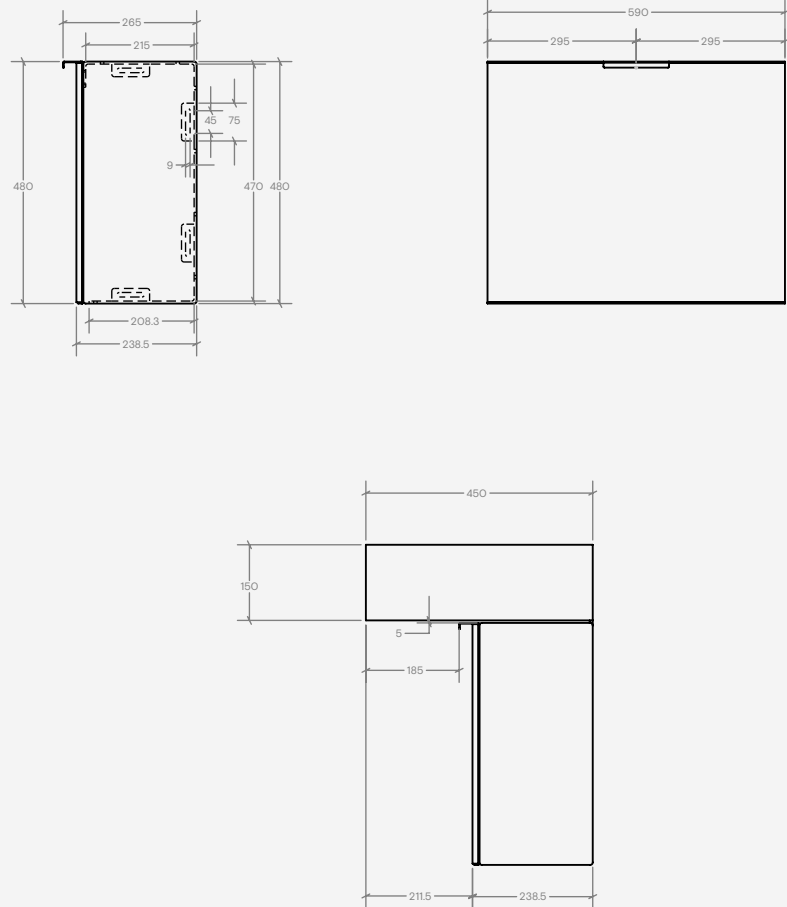

# **Straight Solid Surface Pipe Skirt - M Series**

TSL.PS2.2.M

Straight Solid Surface Pipe Skirts work as part of the Monolith Basin System to conceal plumbing and electrical components. Optional Solid Surface Side Skirts available.

## Installation requirements

Sink dimensions	Must be mounted with a complementary Monolith sink series
Wall mounting	Hardware not included. Please use hardware appropriate to the installation type.

Panel code	Size (mm)	Finish	Corresponding Sink	Panels needed
TSL.PS2.2.M.6.CS	590L x 480H	Stainless Steel	TSL.M6	1
TSL.PS2.2.M.6.WH	590L x 480H	White	TSL.M6	1
TSL.PS2.2.M.6.BK	590L x 480H	Black	TSL.M6	1
TSL.PS2.2.M.12.CS	592.5L x 480H	Stainless Steel	TSL.M12	2
TSL.PS2.2.M.12.WH	592.5L x 480H	White	TSL.M12	2
TSL.PS2.2.M.12.BK	592.5L x 480H	Black	TSL.M12	2
TSL.PS2.2.M.18.CS	593.3L x 480H	Stainless Steel	TSL.M18	3
TSL.PS2.2.M.18.WH	593.3L x 480H	White	TSL.M18	3
TSL.PS2.2.M.18.BK	593.3L x 480H	Black	TSL.M18	3
TSL.PS2.2.M.24.CS	593.75L x 480H	Stainless Steel	TSL.M24	4
TSL.PS2.2.M.24.WH	593.75L x 480H	White	TSL.M24	4
TSL.PS2.2.M.24.BK	593.75L x 480H	Black	TSL.M24	4
TSL.PS2.2.M.30.CS	594L x 480H	Stainless Steel	TSL.M30	5
TSL.PS2.2.M.30.WH	594L x 480H	White	TSL.M30	5
TSL.PS2.2.M.30.BK	594L x 480H	Black	TSL.M30	5
TSL.PS2.2.M.36.CS	594.2L x 480H	Stainless Steel	TSL.M36	6
TSL.PS2.2.M.36.WH	594.2L x 480H	White	TSL.M36	6
TSL.PS2.2.M.36.BK	594.2L x 480H	Black	TSL.M36	6

Additional parts	Finish	Code	No. needed
Side panel - right	Stainless steel	TSL.PS2.2.M.RSS.CS	Optional
Side panel - right	White	TSL.PS2.2.M.RSS.WH	Optional
Side panel - right	Black	TSL.PS2.2.M.RSS.BK	Optional
Side panel - left	Stainless steel	TSL.PS2.2.M.LSS.CS	Optional
Side panel - left	White	TSL.PS2.2.M.LSS.WH	Optional
Side panel - left	Black	TSL.PS2.2.M.LSS.BK	Optional
Wall bracket	White	TSL.PS2.2.M.PSB.WH	2 per panel
Wall bracket	Black	TSL.PS2.2.M.PSB.BK	2 per panel

### + Technical drawing