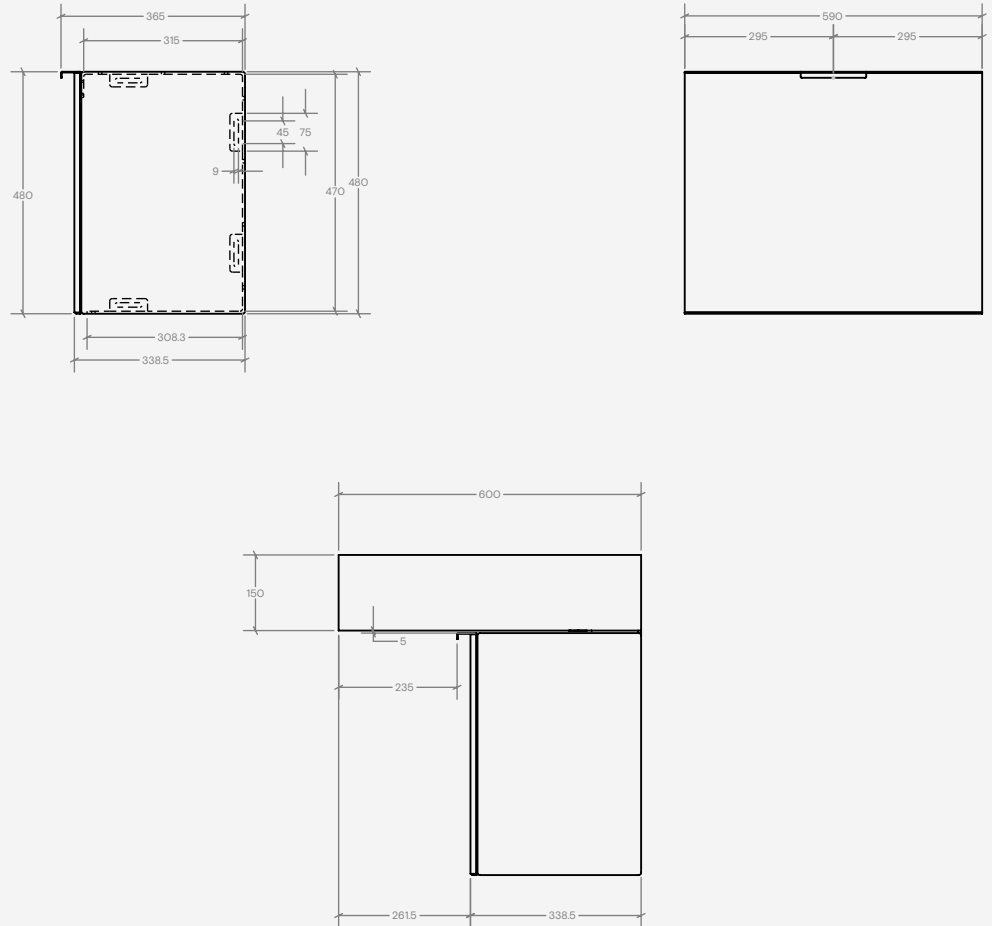

Key Components/Spare Parts

Door panels
TSL.PS2.2.L.DP

Fixing Screws (Door)
TSLP.50001

+ Technical drawing

Optional Extras

Side Skirts
TSL.PS2.2.L.RSS / TSL.PS2.2.L.LSS

Warranty & Spare parts

For warranty terms and conditions please visit www.thesplashlab.com

If additional spare parts are required and are not listed above, please contact us at info.uk@thesplashlab.com