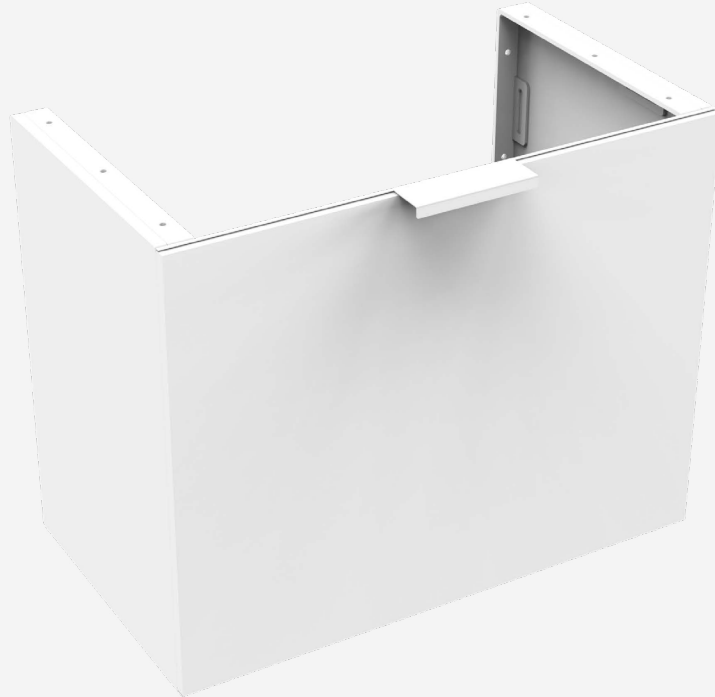

Straight Solid Surface Pipe Skirt - L Series

TSL.PS2.2.L

Straight Solid Surface Pipe Skirts work as part of the Monolith Basin System to conceal plumbing and electrical components. Optional Solid Surface Side Skirts available.

Finish

● Alpine White

Codes

TSL.PS2.2.L.WH

For additional finishes, see reference to supplier materials - Hi Macs, Corian

+ Alpine White

Technical Data

Materials	AISI 304 Stainless steel & Solid Surface
Closure	Magnet
Finishes	Alpine White (For additional finishes, see reference to supplier materials - Hi Macs, Corian)
Weight /User	15 kg

Installation requirements

Sink dimensions	Must be mounted with a complementary Monolith sink series
Wall mounting	Hardware not included. Please use hardware appropriate to the installation type.

Panel code	Size (mm)	Finish	Corresponding Sink	Panels needed
TSL.PS2.2.L.6.CS	590L x 480H	Stainless Steel	TSL.L6	1
TSL.PS2.2.L.6.BK	590L x 480H	White	TSL.L6	1
TSL.PS2.2.L.6.WH	590L x 480H	Black	TSL.L6	1
TSL.PS2.2.L.12.CS	592.5L x 480H	Stainless Steel	TSL.L12	2
TSL.PS2.2.L.12.BK	592.5L x 480H	White	TSL.L12	2
TSL.PS2.2.L.12.WH	592.5L x 480H	Black	TSL.L12	2
TSL.PS2.2.L.18.CS	593.3L x 480H	Stainless Steel	TSL.L18	3
TSL.PS2.2.L.18.BK	593.3L x 480H	White	TSL.L18	3
TSL.PS2.2.L.18.WH	593.3L x 480H	Black	TSL.L18	3
TSL.PS2.2.L.24.CS	593.75L x 480H	Stainless Steel	TSL.L24	4
TSL.PS2.2.L.24.BK	593.75L x 480H	White	TSL.L24	4
TSL.PS2.2.L.24.WH	593.75L x 480H	Black	TSL.L24	4
TSL.PS2.2.L.30.CS	594L x 480H	Stainless Steel	TSL.L30	5
TSL.PS2.2.L.30.BK	594L x 480H	White	TSL.L30	5
TSL.PS2.2.L.30.WH	594L x 480H	Black	TSL.L30	5
TSL.PS2.2.L.36.CS	594.2L x 480H	Stainless Steel	TSL.L36	6
TSL.PS2.2.L.36.BK	594.2L x 480H	White	TSL.L36	6
TSL.PS2.2.L.36.WH	594.2L x 480H	Black	TSL.L36	6