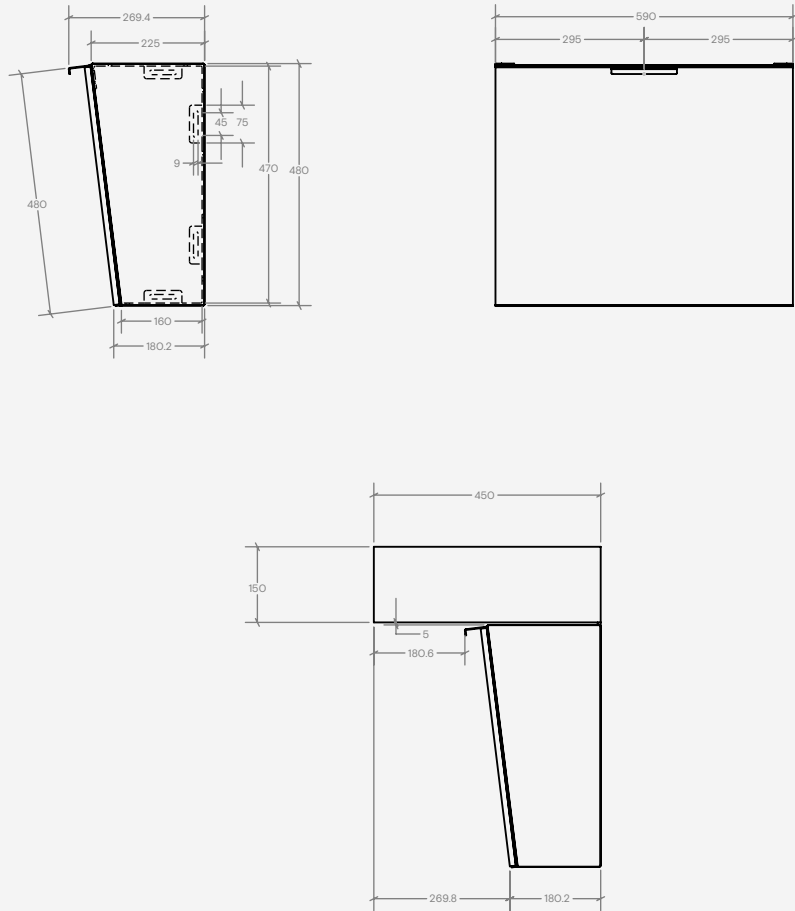

# Angled Solid Surface Pipe Skirt – M Series

TSL.PS1.1.M

Angled Solid Surface Pipe Skirts work as part of the Monolith Basin System to conceal plumbing and electrical components. Optional Solid Surface Side Skirts available.

## Installation requirements

Sink dimensions	Must be mounted with a complementary Monolith sink series
Wall mounting	Hardware not included. Please use hardware appropriate to the installation type.

Panel code	Size (mm)	Finish	Corresponding Sink	Panels needed
TSL.PS2.1.M.6.CS	590L x 480H	Stainless Steel	TSL.M6	1
TSL.PS2.1.M.6.BK	590L x 480H	White	TSL.M6	1
TSL.PS2.1.M.6.WH	590L x 480H	Black	TSL.M6	1
TSL.PS2.1.M.12.CS	592.5L x 480H	Stainless Steel	TSL.M12	2
TSL.PS2.1.M.12.BK	592.5L x 480H	White	TSL.M12	2
TSL.PS2.1.M.12.WH	592.5L x 480H	Black	TSL.M12	2
TSL.PS2.1.M.18.CS	593.3L x 480H	Stainless Steel	TSL.M18	3
TSL.PS2.1.M.18.BK	593.3L x 480H	White	TSL.M18	3
TSL.PS2.1.M.18.WH	593.3L x 480H	Black	TSL.M18	3
TSL.PS2.1.M.24.CS	593.75L x 480H	Stainless Steel	TSL.M24	4
TSL.PS2.1.M.24.BK	593.75L x 480H	White	TSL.M24	4
TSL.PS2.1.M.24.WH	593.75L x 480H	Black	TSL.M24	4
TSL.PS2.1.M.30.CS	594L x 480H	Stainless Steel	TSL.M30	5
TSL.PS2.1.M.30.BK	594L x 480H	White	TSL.M30	5
TSL.PS2.1.M.30.WH	594L x 480H	Black	TSL.M30	5
TSL.PS2.1.M.36.CS	594.2L x 480H	Stainless Steel	TSL.M36	6
TSL.PS2.1.M.36.BK	594.2L x 480H	White	TSL.M36	6
TSL.PS2.1.M.36.WH	594.2L x 480H	Black	TSL.M36	6

Additional parts	Finish	Code	No. needed
Side panel - right	Stainless steel	TSL.PS2.1.M.RSS.CS	Optional
Side panel - right	White	TSL.PS2.1.M.RSS.WH	Optional
Side panel - right	Black	TSL.PS2.1.M.RSS.BK	Optional
Side panel - left	Stainless steel	TSL.PS2.1.M.LSS.CS	Optional
Side panel - left	White	TSL.PS2.1.M.LSS.WH	Optional
Side panel - left	Black	TSL.PS2.1.M.LSS.BK	Optional
Wall bracket	White	TSL.PS2.1.M.PSB.WH	2 per panel
Wall bracket	Black	TSL.PS2.1.M.PSB.BK	2 per panel

## + Technical drawing