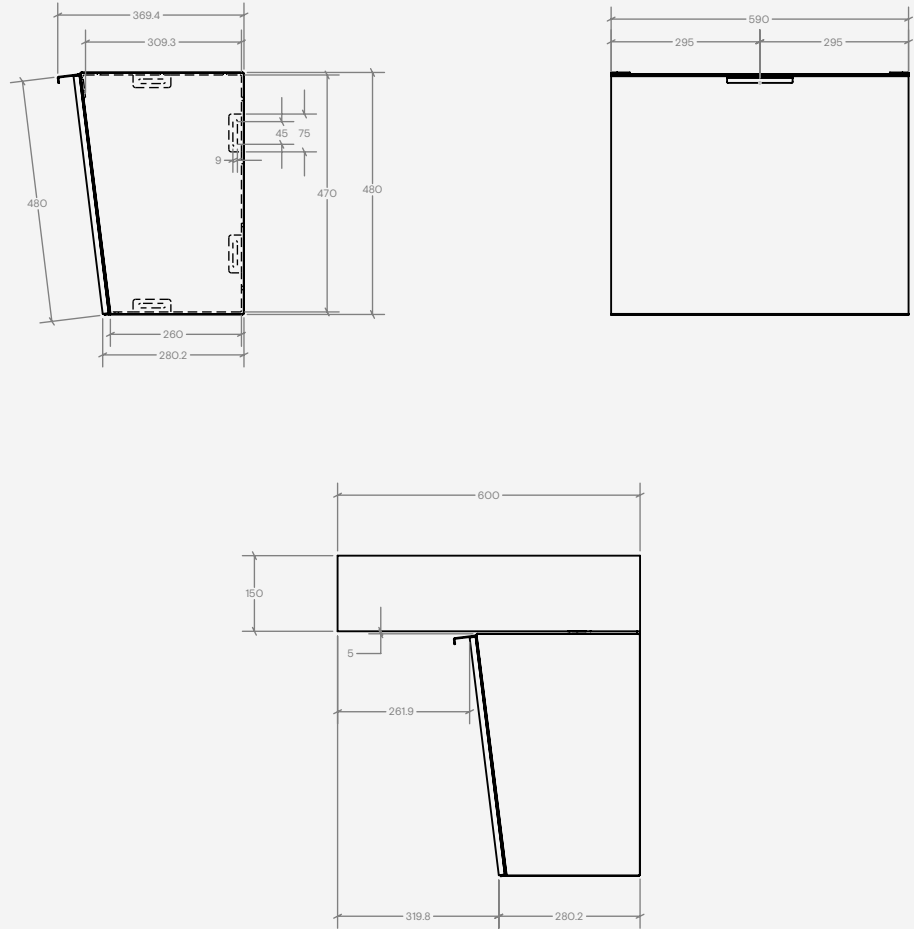

Angled Solid Surface Pipe Skirt – L Series

TSL.PS2.1.L

Angled Solid Surface Pipe Skirts work as part of the Monolith Basin System to conceal plumbing and electrical components. Optional Solid Surface Side Skirts available.

Installation requirements

Sink dimensions	Must be mounted with a complementary Monolith sink series
Wall mounting	Hardware not included. Please use hardware appropriate to the installation type.

Panel code	Size (mm)	Finish	Corresponding Sink	Panels needed
TSL.PS2.1.L.6.CS	590L x 480H	Stainless Steel	TSL.L6	1
TSL.PS2.1.L.6.BK	590L x 480H	White	TSL.L6	1
TSL.PS2.1.L.6.WH	590L x 480H	Black	TSL.L6	1
TSL.PS2.1.L.12.CS	592.5L x 480H	Stainless Steel	TSL.L12	2
TSL.PS2.1.L.12.BK	592.5L x 480H	White	TSL.L12	2
TSL.PS2.1.L.12.WH	592.5L x 480H	Black	TSL.L12	2
TSL.PS2.1.L.18.CS	593.3L x 480H	Stainless Steel	TSL.L18	3
TSL.PS2.1.L.18.BK	593.3L x 480H	White	TSL.L18	3
TSL.PS2.1.L.18.WH	593.3L x 480H	Black	TSL.L18	3
TSL.PS2.1.L.24.CS	593.75L x 480H	Stainless Steel	TSL.L24	4
TSL.PS2.1.L.24.BK	593.75L x 480H	White	TSL.L24	4
TSL.PS2.1.L.24.WH	593.75L x 480H	Black	TSL.L24	4
TSL.PS2.1.L.30.CS	594L x 480H	Stainless Steel	TSL.L30	5
TSL.PS2.1.L.30.BK	594L x 480H	White	TSL.L30	5
TSL.PS2.1.L.30.WH	594L x 480H	Black	TSL.L30	5
TSL.PS2.1.L.36.CS	594.2L x 480H	Stainless Steel	TSL.L36	6
TSL.PS2.1.L.36.BK	594.2L x 480H	White	TSL.L36	6
TSL.PS2.1.L.36.WH	594.2L x 480H	Black	TSL.L36	6

Key Components/Spare Parts

Door panels
TSL.PS2.1.L.DP

Fixing Screws (Door)
TSLP.50001

Optional Extras

Side Skirts
TSL.PS2.1.L.RSS / TSL.PS2.1.L.LSS

+ Technical drawing

Warranty & Spare parts

For warranty terms and conditions please visit www.thesplashlab.com

If additional spare parts are required and are not listed above, please contact us at info.uk@thesplashlab.com

Related products

Monolith L Series - 600mm
TSL.L

Straight Pipe Skirt - L Series
TSL.PS1.2.L

Angled Pipe Skirt - L Series
TSL.PS1.1.L