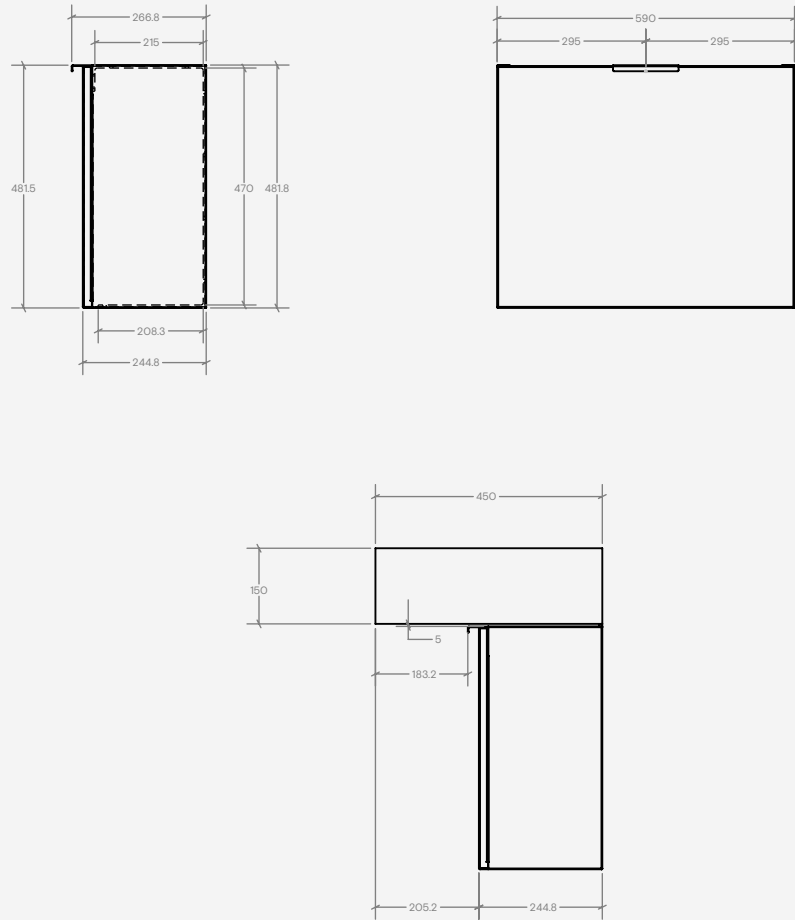

Key Components/Spare Parts

Door panels
TSL.PS1.2.M.DP

Fixing Screws (Door)
TSLP.50001

+ Technical drawing

Optional Extras

Side Skirts
TSL.PS1.2.M.RSS / TSL.PS1.2.M.LSS

Warranty & Spare parts

For warranty terms and conditions please visit www.thesplashlab.com

If additional spare parts are required and are not listed above, please contact us at info.uk@thesplashlab.com