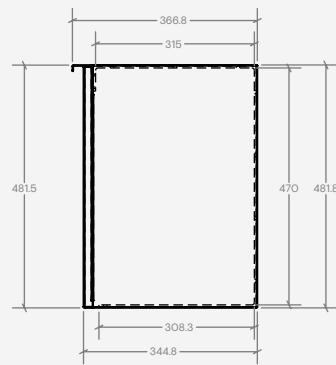

Key Components/Spare Parts

Door panels
TSL.PS1.2.L.DP

Fixing Screws (Door)
TSLP.50001

+ Technical drawing

Optional Extras

Side Skirts
TSL.PS1.2.L.RSS / TSL.PS1.2.L.LSS

Warranty & Spare parts

For warranty terms and conditions please visit www.thesplashlab.com

If additional spare parts are required and are not listed above, please contact us at info.uk@thesplashlab.com