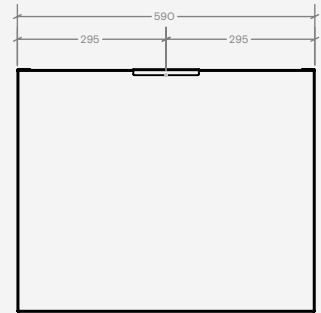

Key Components/Spare Parts

Door panels
TSL.PS1.2.L.DP

Fixing Screws (Door)
TSLP.50001

+ Technical drawing

Optional Extras

Side Skirts
TSL.PS1.2.L.RSS / TSL.PS1.2.L.LSS

Warranty & Spare parts

For warranty terms and conditions please visit www.thesplashlab.com

If additional spare parts are required and are not listed above, please contact us at info.uk@thesplashlab.com