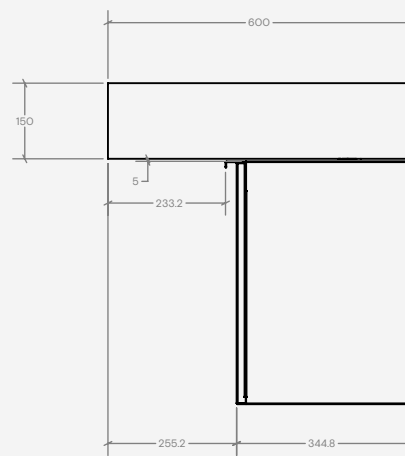

Key Components/Spare Parts

Door panels
TSL.PS1.2.L.DP

Fixing Screws (Door)
TSLP.50001

+ Technical drawing

Optional Extras

Side Skirts
TSL.PS1.2.L.RSS / TSL.PS1.2.L.LSS

Warranty & Spare parts

For warranty terms and conditions please visit www.thesplashlab.com

If additional spare parts are required and are not listed above, please contact us at info.uk@thesplashlab.com