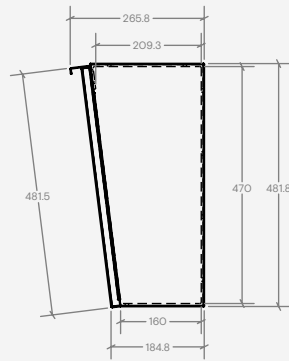

Key Components/Spare Parts

Door panels
TSL.PS1.1.M.DP

Fixing Screws (Door)
TSLP.50001

+ Technical drawing

Optional Extras

Side Skirts
TSL.PS1.1.M.RSS / TSL.PS1.1.M.LSS

Warranty & Spare parts

For warranty terms and conditions please visit www.thesplashlab.com

If additional spare parts are required and are not listed above, please contact us at info.uk@thesplashlab.com