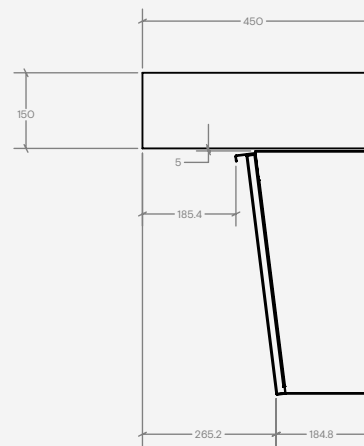

Key Components/Spare Parts

Door panels
TSL.PS1.1.M.DP

Fixing Screws (Door)
TSLP.50001

+ Technical drawing

Optional Extras

Side Skirts
TSL.PS1.1.M.RSS / TSL.PS1.1.M.LSS

Warranty & Spare parts

For warranty terms and conditions please visit www.thesplashlab.com

If additional spare parts are required and are not listed above, please contact us at info.uk@thesplashlab.com