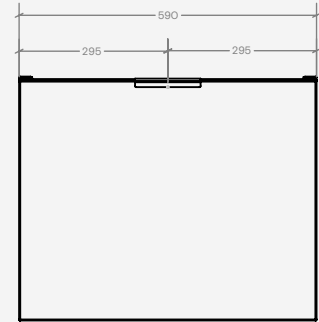

Key Components/Spare Parts

Door panels
TSL.PS1.1.M.DP

Fixing Screws (Door)
TSLP.50001

+ Technical drawing

Optional Extras

Side Skirts
TSL.PS1.1.M.RSS / TSL.PS1.1.M.LSS

Warranty & Spare parts

For warranty terms and conditions please visit www.thesplashlab.com

If additional spare parts are required and are not listed above, please contact us at info.uk@thesplashlab.com