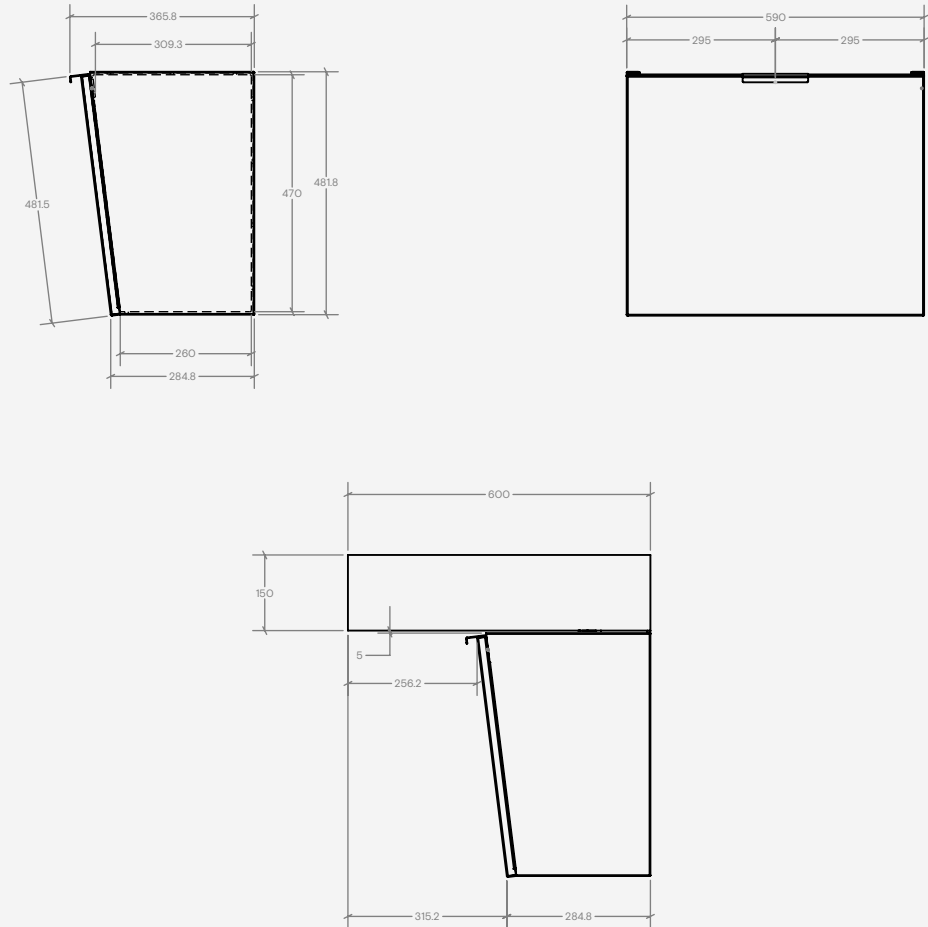

Key Components/Spare Parts

Door panels
TSL.PS1.1.L.DP

Fixing Screws (Door)
TSLP.50001

+ Technical drawing

Optional Extras

Side Skirts
TSL.PS1.1.L.RSS / TSL.PS1.1.L.LSS

Warranty & Spare parts

For warranty terms and conditions please visit www.thesplashlab.com

If additional spare parts are required and are not listed above, please contact us at info.uk@thesplashlab.com