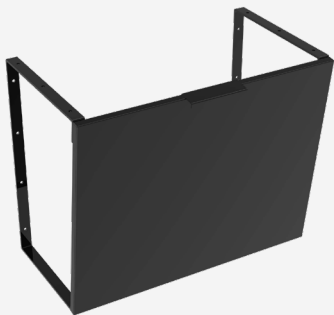

Angled Pipe Skirt - L Series

TSL.PS1.1.L

Angled Pipe Skirts work as part of the Monolith Basin System to conceal plumbing and electrical components. Optional Side Skirts available.

Finish	Codes
● Stainless Steel	TSL.PS1.1.L.CS
● Matte Black	TSL.PS1.1.L.BK
● Gloss White	TSL.PS1.1.L.WH

+ Stainless Steel

+ Matte Black

+ Gloss White

Technical Data

Materials	AISI 304 Stainless steel
Closure	Magnet
Finishes	Brushed stainless Gloss white powder coat Matte black powder coat
Weight /User	5 kg

Installation requirements

Sink dimensions	Must be mounted with a complementary Monolith sink series
Wall mounting	Hardware not included. Please use hardware appropriate to the installation type.

Panel code	Size (mm)	Finish	Corresponding Sink	Panels needed
TSL.PS1.1.L.6.CS	590L x 480H	Stainless Steel	TSL.L6	1
TSL.PS1.1.L.6.BK	590L x 480H	White	TSL.L6	1
TSL.PS1.1.L.6.WH	590L x 480H	Black	TSL.L6	1
TSL.PS1.1.L.12.CS	592.5L x 480H	Stainless Steel	TSL.L12	2
TSL.PS1.1.L.12.BK	592.5L x 480H	White	TSL.L12	2
TSL.PS1.1.L.12.WH	592.5L x 480H	Black	TSL.L12	2
TSL.PS1.1.L.18.CS	593.3L x 480H	Stainless Steel	TSL.L18	3
TSL.PS1.1.L.18.BK	593.3L x 480H	White	TSL.L18	3
TSL.PS1.1.L.18.WH	593.3L x 480H	Black	TSL.L18	3
TSL.PS1.1.L.24.CS	593.75L x 480H	Stainless Steel	TSL.L24	4
TSL.PS1.1.L.24.BK	593.75L x 480H	White	TSL.L24	4
TSL.PS1.1.L.24.WH	593.75L x 480H	Black	TSL.L24	4
TSL.PS1.1.L.30.CS	594L x 480H	Stainless Steel	TSL.L30	5
TSL.PS1.1.L.30.BK	594L x 480H	White	TSL.L30	5
TSL.PS1.1.L.30.WH	594L x 480H	Black	TSL.L30	5
TSL.PS1.1.L.36.CS	594.2L x 480H	Stainless Steel	TSL.L36	6
TSL.PS1.1.L.36.BK	594.2L x 480H	White	TSL.L36	6
TSL.PS1.1.L.36.WH	594.2L x 480H	Black	TSL.L36	6