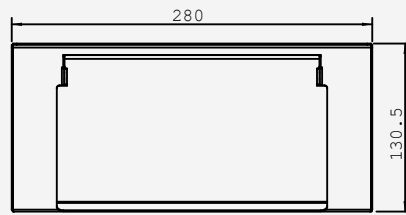

Key Components/Spare Parts

PVD Mirror Rectangular
TSL.909

+ Technical drawing

Warranty & Spare parts

For warranty terms and conditions please visit www.thesplashlab.com

If additional spare parts are required and are not listed above, please contact us at info.uk@thesplashlab.com