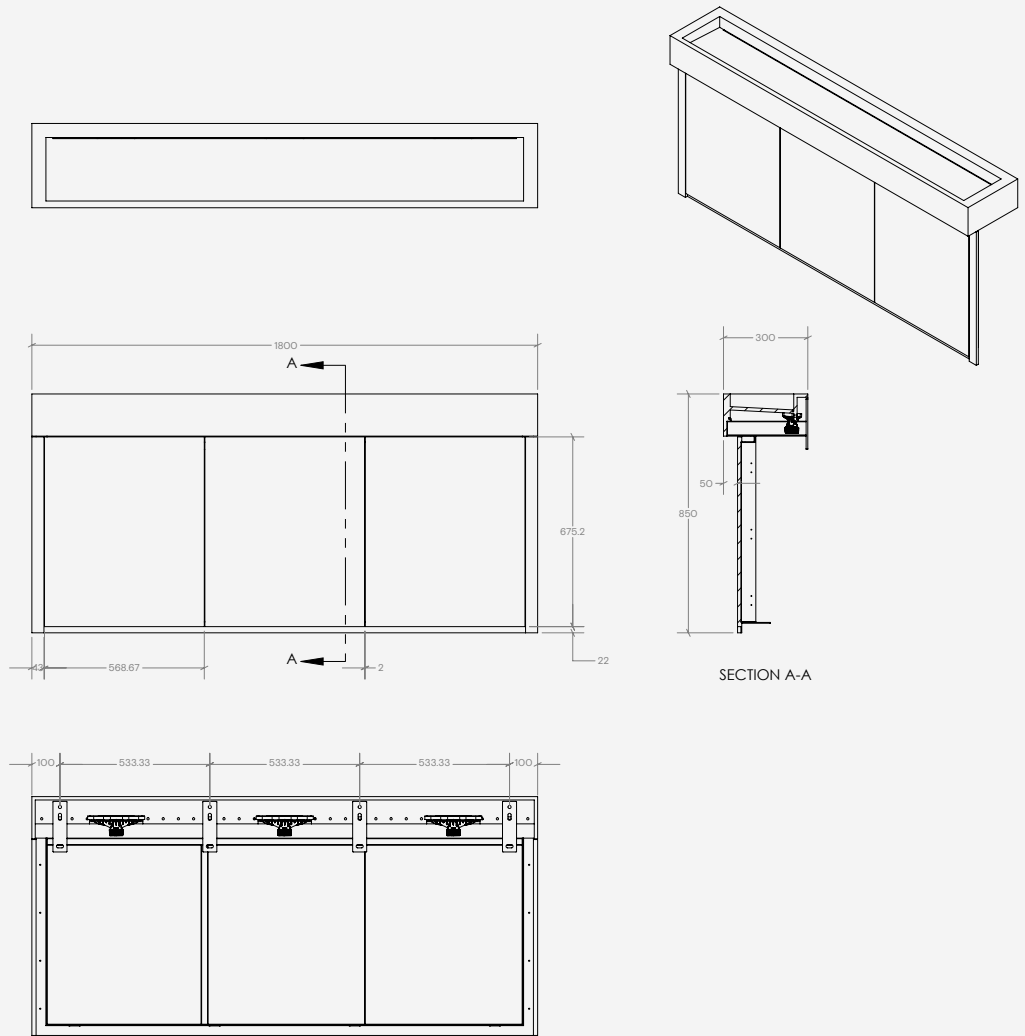

+ Technical drawing

Warranty & Spare Parts

For warranty terms and conditions please visit www.thesplashlab.com

If additional spare parts are required and are not listed above, please contact us at info.uk@thesplashlab.com