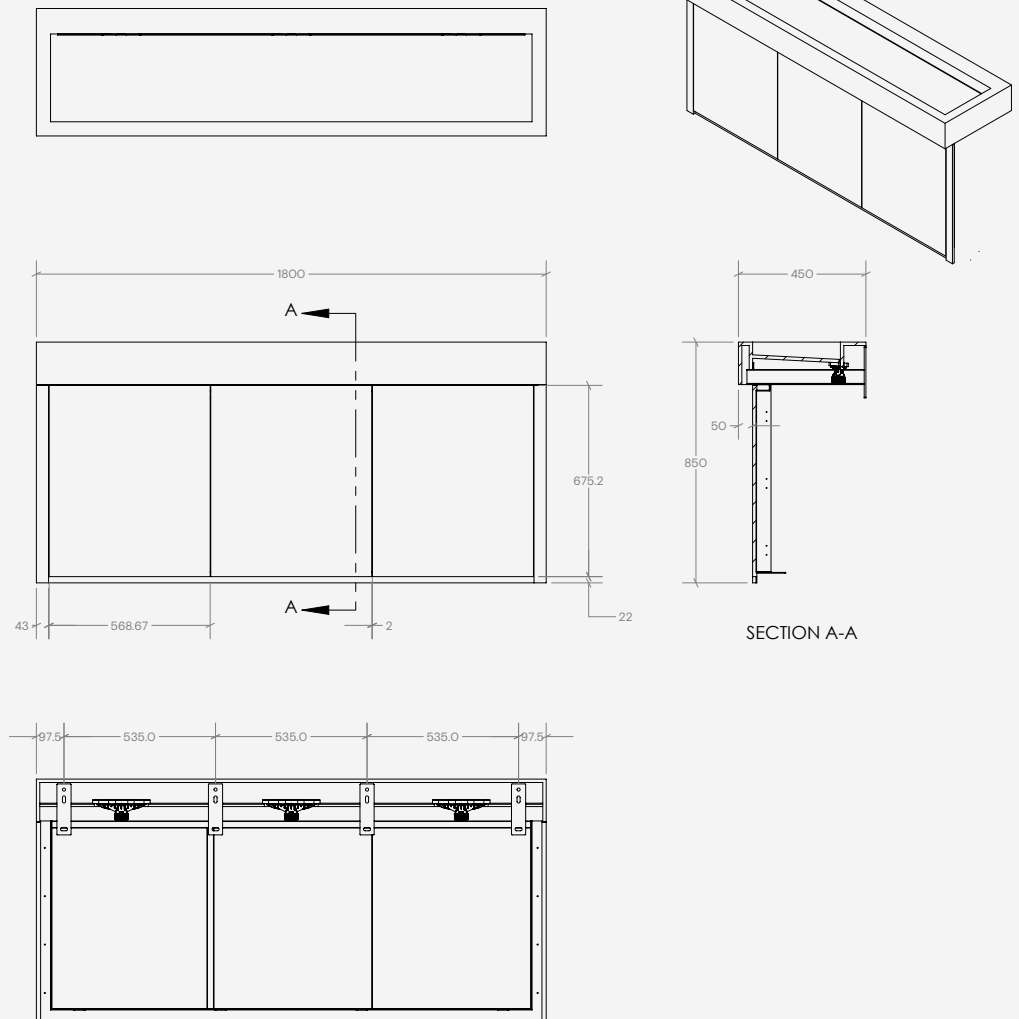

+ Technical drawing

Warranty & Spare Parts

For warranty terms and conditions please visit www.thesplashlab.com

If additional spare parts are required and are not listed above, please contact us at info.uk@thesplashlab.com