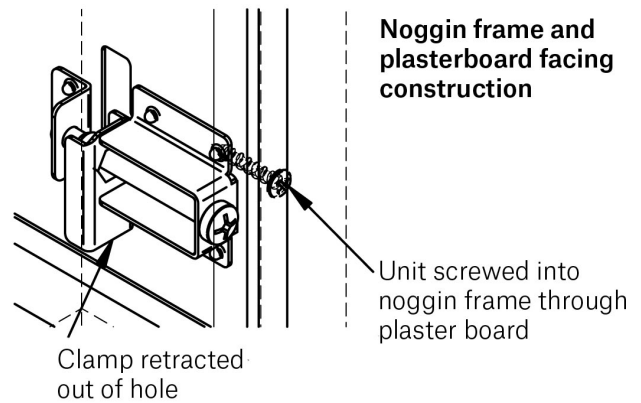

Combination Units - Paper Towel

TSL.CM8

The TSL.CM8 is a recessed paper towel module with a depth of 100mm, and a 600 paper towel capacity.

Finish	Codes	LRV*
● Satin	TSL.CM8.CS	58
● Black (Powder Coat)	TSL.CM8.BK	4
● Solid Surface	TSL.CM8.SO	*

Light Reflectance Value* (Solid Surface LRV dependant on finish)

+ TSL.CM8

Technical Data

Weight	9.42Kg
Material	AISI 304 Stainless Steel / Solid Surface
Capacity	600-800 Sheets
Additional Information	Door hinged on right hand side for refilling

Installation requirements

Cutout Dimensions	358mmx549mm
Minimum Void Depth	100mm
Fixing	Concealed screws through side flange to solid wall or timber framed aperture, or internal clamp to solid facing-board.

Solid facing board construction

Noggin frame and plasterboard facing construction

Key Components/Spare Parts

Key
L-795K

Lock
LO50018

+ Technical drawing

Warranty & Spare parts

For warranty terms and conditions please visit www.thesplashlab.com