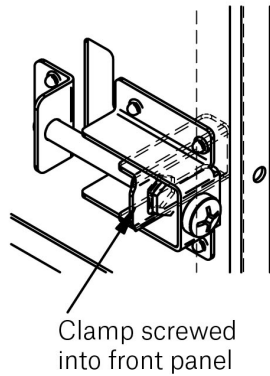

Combination Units - Paper Towel

TSL.CM8

The TSL.CM8 is a recessed paper towel module with a depth of 100mm, and a 600 paper towel capacity.

Finish	Codes	LRV*
● Satin	TSL.CM8.CS	58
● Black (Powder Coat)	TSL.CM8.BK	4
● Solid Surface	TSL.CM8.SO	*

Light Reflectance Value* (Solid Surface LRV dependant on finish)

+ TSL.CM8

Technical Data

Weight	9.42Kg
Material	AISI 304 Stainless Steel / Solid Surface
Capacity	600-800 Sheets
Additional Information	Door hinged on right hand side for refilling

Installation requirements

Cutout Dimensions	358mmx549mm
Minimum Void Depth	100mm
Fixing	Concealed screws through side flange to solid wall or timber framed aperture, or internal clamp to solid facing-board.

Solid facing board construction

Noggin frame and plasterboard facing construction

Key Components/Spare Parts

Key
L-795K

Lock
LO50018

+ Technical drawing

Warranty & Spare parts

For warranty terms and conditions please visit www.thesplashlab.com