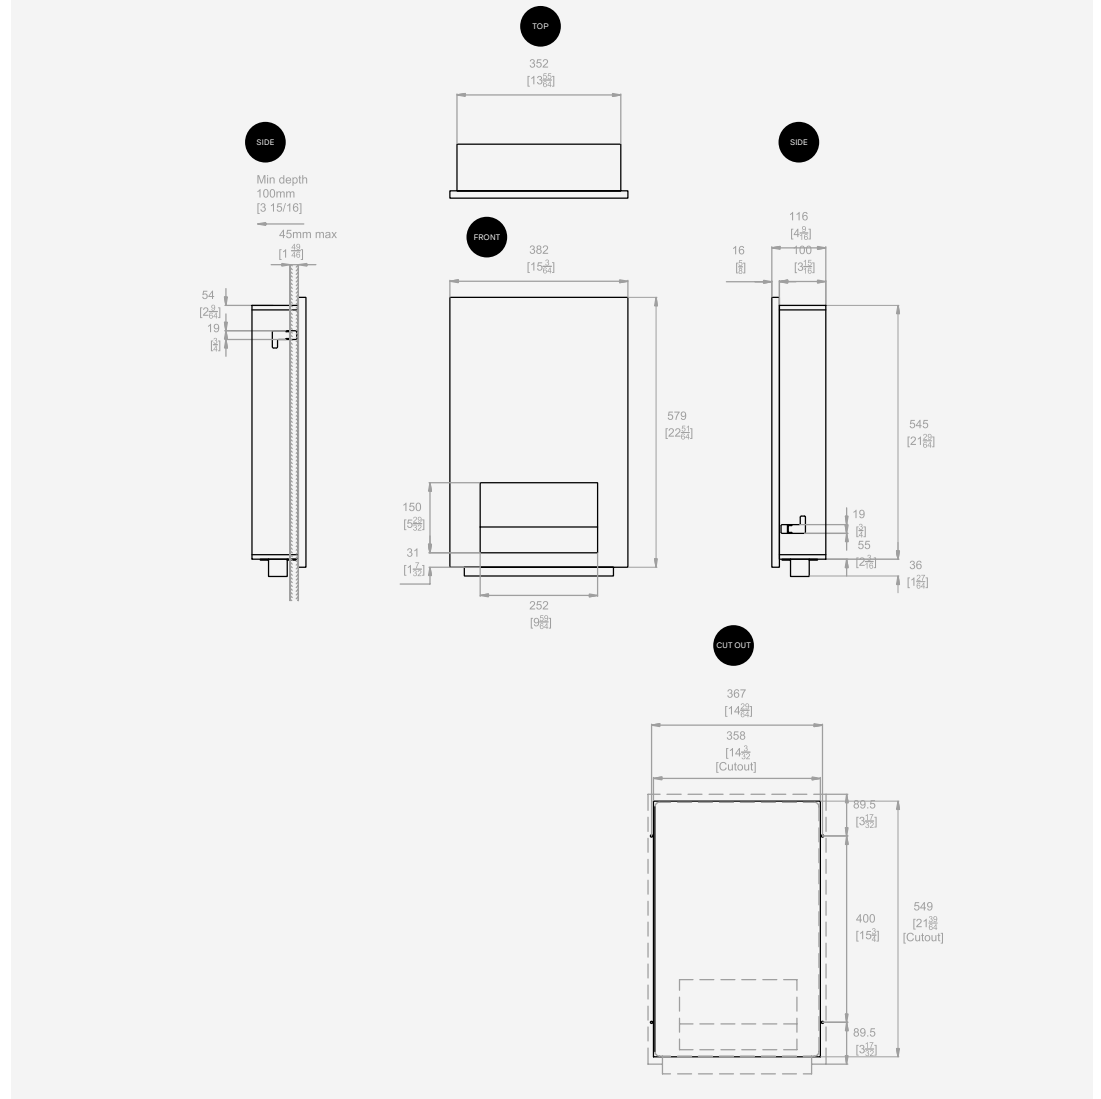

Combination Units - Paper Towel

TSL.CM8

The TSL.CM8 is a recessed paper towel module with a depth of 100mm, and a 600 paper towel capacity.

Finish	Codes	LRV*
● Satin	TSL.CM8.CS	58
● Black (Powder Coat)	TSL.CM8.BK	4
● Solid Surface	TSL.CM8.SO	*

Light Reflectance Value* (Solid Surface LRV dependant on finish)

+ TSL.CM8

Technical Data

Weight	9.42Kg
Material	AISI 304 Stainless Steel / Solid Surface
Capacity	600-800 Sheets
Additional Information	Door hinged on right hand side for refilling

Installation requirements

Cutout Dimensions	358mmx549mm
Minimum Void Depth	100mm
Fixing	Concealed screws through side flange to solid wall or timber framed aperture, or internal clamp to solid facing-board.

Solid facing board construction

Noggin frame and plasterboard facing construction

Key Components/Spare Parts

Key
L-795K

Lock
LO50018

+ Technical drawing

Warranty & Spare parts

For warranty terms and conditions please visit www.thesplashlab.com