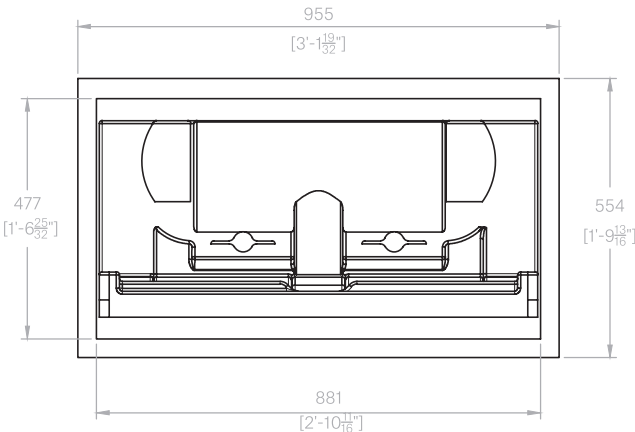

L286CS

Baby Change  
Station

The L286CS is a wall mounted stainless steel baby change station with a weight capacity of 113kg, and a recessed version is also available.

# TSL + HERITAGE

TECHNICAL DRAWING

FRONT

SIDE