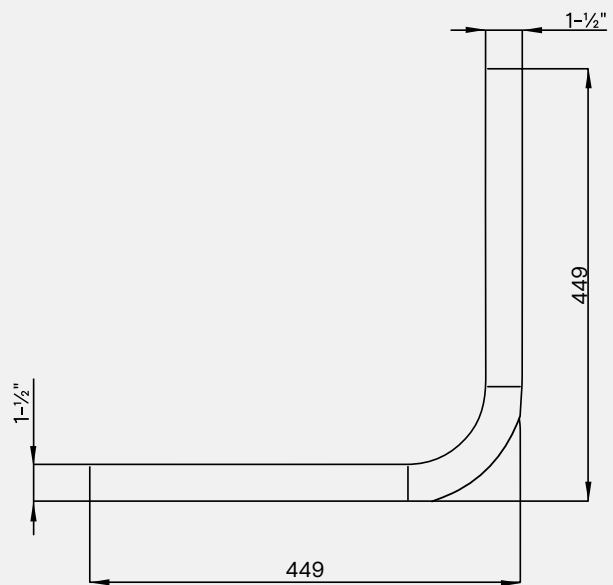

Included

WRAS approved Torbeck fill valve

38mm flush pipe

38mm flush cone to fit into WC pan

Not included

TSL.WCFRAME

+ Technical drawing