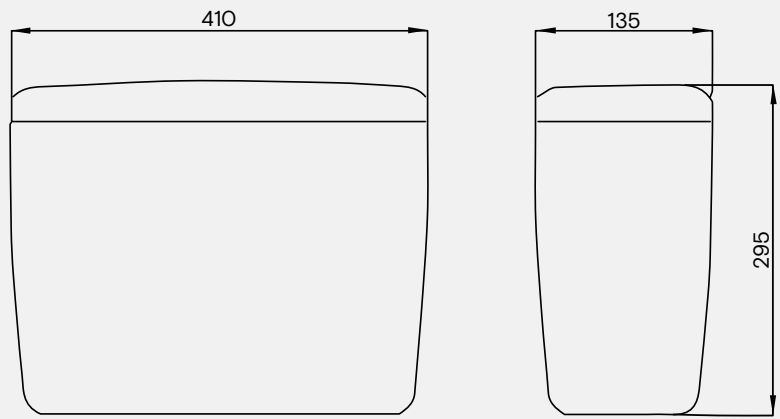

Included

WRAS approved Torbeck fill valve

38mm flush pipe

38mm flush cone to fit into WC pan

Not included

TSL.WCFRAME

+ Technical drawing