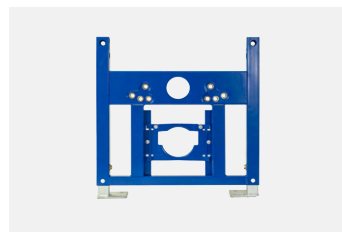

WC Frame
TSL.WCFRAME