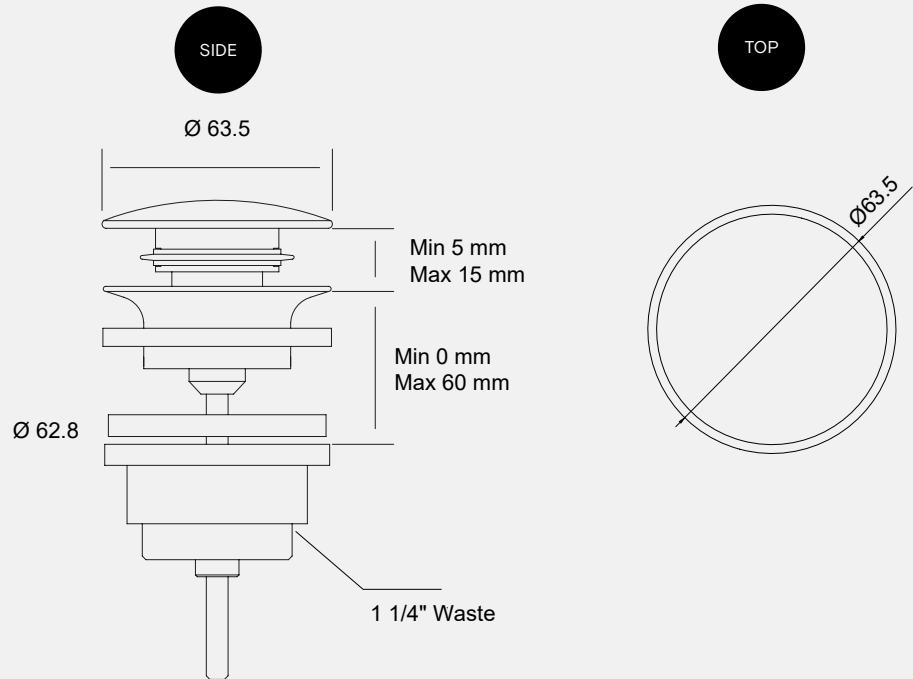

Universal Click Clack Waste

TSL.673

The TSL.673 is a basin waste fitting with a 1/4" connection, constructed from stainless steel and available in a selection of finishes.

Finish	Codes	LRV*
● Satin	TSL.673.CS	58
● Black	TSL.673.BK	3
● Brass	TSL.673.BR	40
● Copper	TSL.673.CP	19
● Bronze	TSL.673.BZ	17

Light Reflectance Value*

+ Satin

+ Black

+ Brass

+ Copper

+ Bronze

Key Components/Spare Parts

Universal Click Clack Waste
TSL.673

Technical Data

Weight	0.25kg
Stainless Steel	AISI 304
Compatibility	Slotted Basins

+ Technical drawing

Warranty & Spare parts

For warranty terms and conditions please visit www.thesplashlab.com

If additional spare parts are required and are not listed above, please contact us at info.uk@thesplashlab.com

Related products

The Solo Basin / Circular
TSL.SOLO1

The Solo Basin / Rectangular
TSL.SOLO2

Adjustable Bottle Trap
TSL.650