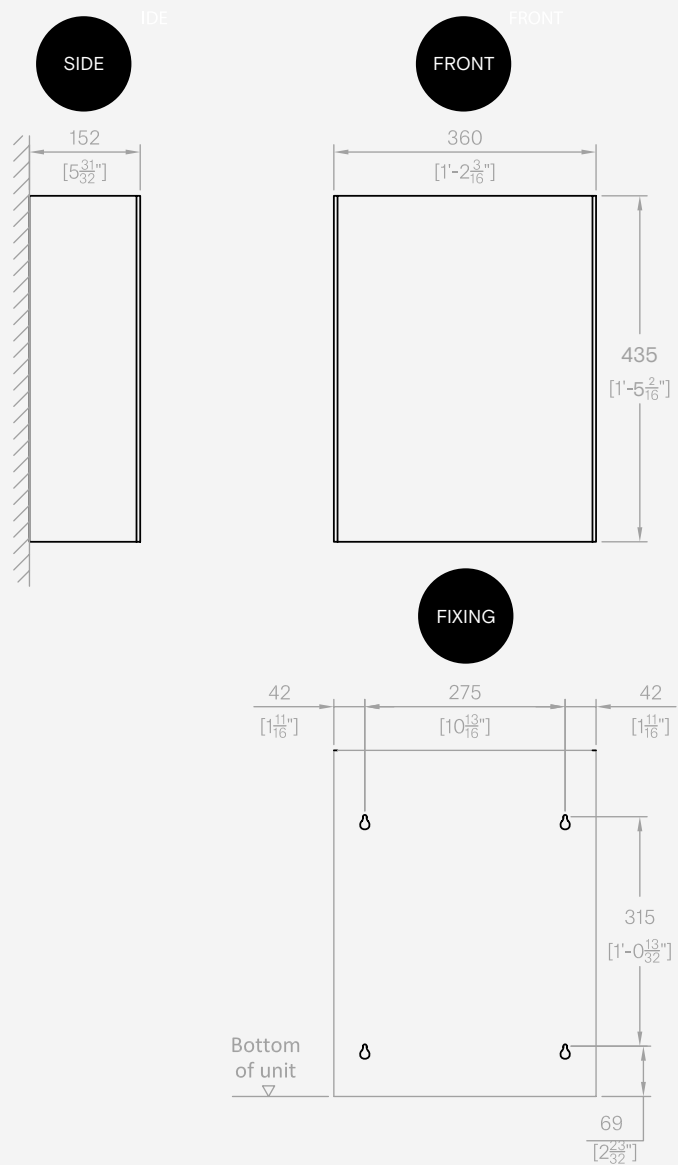

25L Waste Receptacle

TSL.279

The TSL.279 is a stainless steel waste bin, available wall mounted, with a 25 litre capacity.

Finish	Codes	LRV*
● Black	TSL.279.BK	3
● Brass	TSL.279.BR	40
● Satin	TSL.279.CS	58
● Copper	TSL.279.CP	19

Light Reflectance Value*

+ Satin

+ Black

+ Brass

+ Copper

Key Components/Spare Parts

25L Waste Receptacle
TSL.279

Technical Data

Weight	2.92kg
Stainless Steel	304
Capacity	25 Litres

+ Technical drawing

Warranty & Spare parts

For warranty terms and conditions please visit www.thesplashlab.com

If additional spare parts are required and are not listed above, please contact us at info.uk@thesplashlab.com