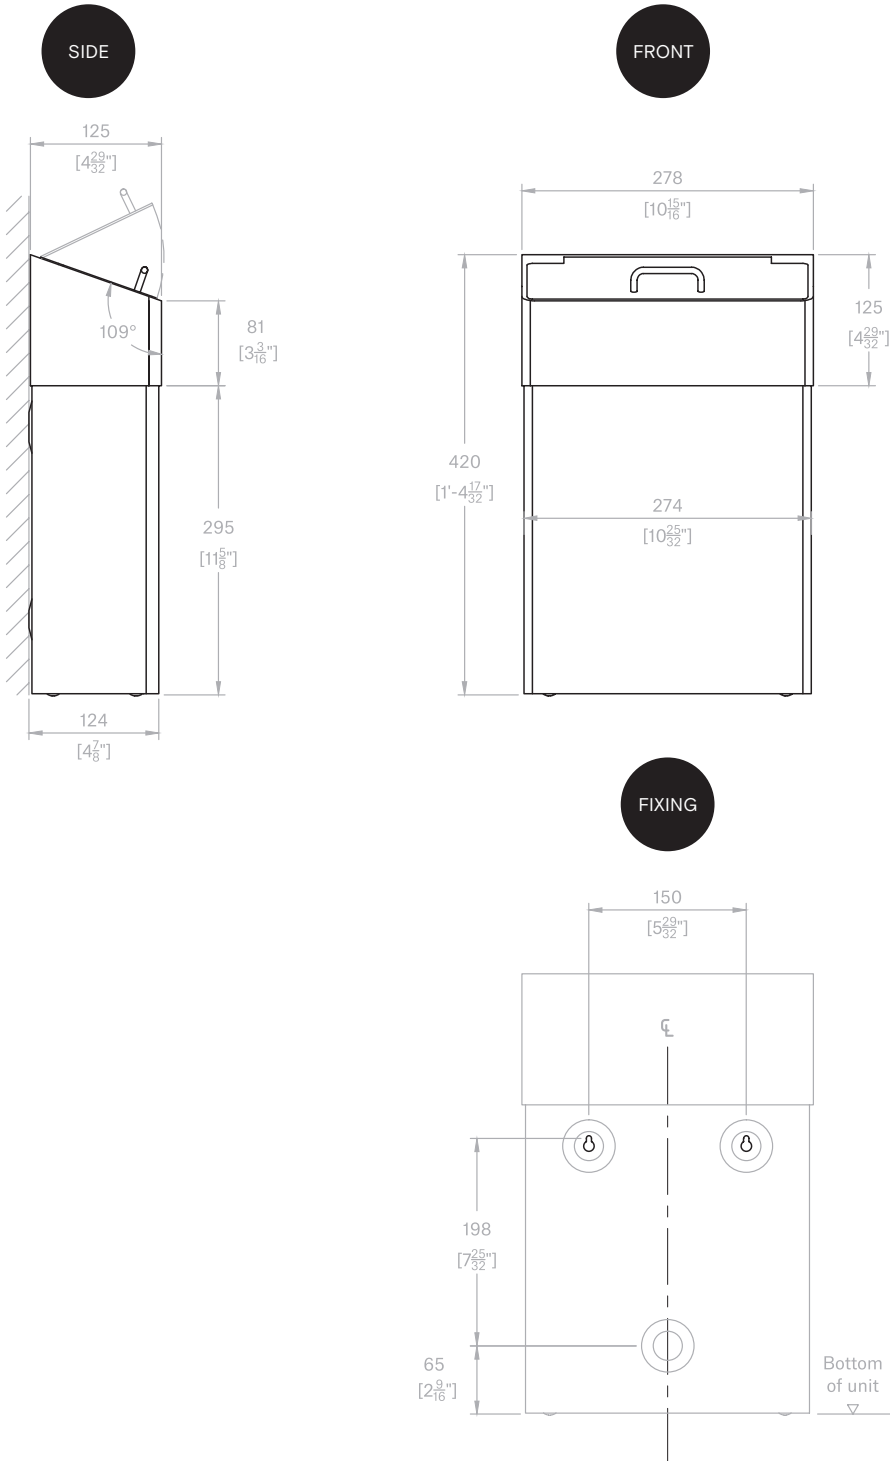

TSL + HERITAGE

TECHNICAL DRAWING

The Splash Lab, Unit 34, Water Street Stockport, SK12BU
T +44 (0) 161 482 7000
F +44 (0) 161 482 7050
info.uk@thesplashlab.com
thesplashlab.com